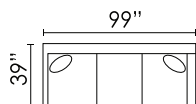

**LJH6-A-XSL-LXA-CCR**  
3 PC Great Room Sectional

**LJH6-A-SAL-COR-SAA-CHR**  
4 PC Gathering Sectional

## AVAILABLE SECTIONAL PIECES

**LJH6-A-XSL**  
SECT SOFA LHF

**LJH6-A-XSR**  
SECT SOFA RHF

**LJH6-A-SAL**  
SOFA APT LHF

**LJH6-A-SAR**  
SOFA APT RHF

**LJH6-A-SAA**  
SOFA APT ARMLESS

**LJH6-A-LXA**  
LOVESEAT ARMLESS

Seat Height: 20" - Seat Depth: 23" - Arm Height: 26"  
All dimensions are approximate.  
January 2025