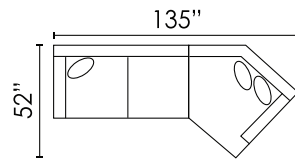

LJH6-A-SAL-CCR
2 PC Studio Sectional