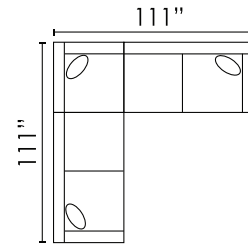

## POPULAR CONFIGURATIONS

**LJH6-A-SAL-CHR**  
2 PC Chaise Sectional

**LJH6-A-SAL-CCR**  
2 PC Studio Sectional

**LJH6-A-SAL-COR-SAR**  
3 PC Family Room Sectional

**LJH6-A-CHL-LXA-CHR**  
3 PC Dual Chaise Sectional

**LJH6-A-XSL-LXA-CCR**  
3 PC Great Room Sectional

**LJH6-A-SAL-COR-SAA-CHR**  
4 PC Gathering Sectional

Seat Height: 20" - Seat Depth: 23" - Arm Height: 26"  
All dimensions are approximate.  
January 2025