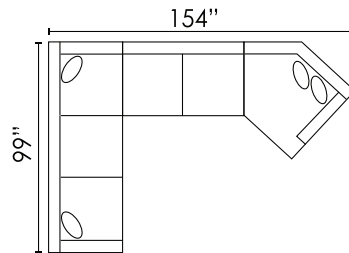

## POPULAR CONFIGURATIONS

**LJH6-A-SAL-CHR**  
2 PC Chaise Sectional

**LJH6-A-SAL-CCR**  
2 PC Studio Sectional

**LJH6-A-SAL-COR-SAR**  
3 PC Family Room Sectional

**LJH6-A-CHL-LXA-CHR**  
3 PC Dual Chaise Sectional

**LJH6-A-XSL-LXA-CCR**  
3 PC Great Room Sectional

**LJH6-A-SAL-COR-SAA-CHR**  
4 PC Gathering Sectional

Seat Height: 20" - Seat Depth: 23" - Arm Height: 26"  
All dimensions are approximate.  
January 2025