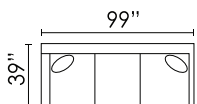

LJH6-A-XSL
SECT SOFA LHF