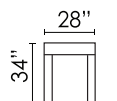

## AVAILABLE SECTIONAL PIECES

**LJH6-A-XSL**  
SECT SOFA LHF

**LJH6-A-XSR**  
SECT SOFA RHF

**LJH6-A-SAL**  
SOFA APT LHF

**LJH6-A-SAR**  
SOFA APT RHF

**LJH6-A-SAA**  
SOFA APT ARMLESS

**LJH6-A-LXA**  
LOVESEAT ARMLESS

**LJH6-A-MA**  
MODULAR  
ARMLESS

**LJH6-A-COR**  
CORNER

**LJH6-A-CCL**  
CUDDLER LHF

**LJH6-A-CCR**  
CUDDLER RHF

**LJH6-A-CHL**  
CHAISE LHF

**LJH6-A-CHR**  
CHAISE RHF

**52XU-CBS**  
COCKTAIL  
BENCH

**Y9AS-C**  
ACCENT  
CHAIR

Seat Height: 20" - Seat Depth: 23" - Arm Height: 26"  
All dimensions are approximate.  
January 2025