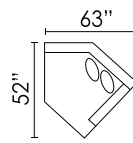

LJH6-A-CCR
CUDDLER RHF