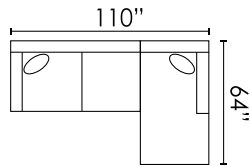

## POPULAR CONFIGURATIONS

**LJH6-A-SAL-CHR**  
2 PC Chaise Sectional

**LJH6-A-SAL-CCR**  
2 PC Studio Sectional

**LJH6-A-SAL-COR-SAR**  
3 PC Family Room Sectional

**LJH6-A-CHL-LXA-CHR**  
3 PC Dual Chaise Sectional

Seat Height: 20" - Seat Depth: 23" - Arm Height: 26"  
All dimensions are approximate.  
January 2025