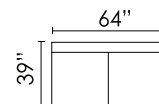

## AVAILABLE SECTIONAL PIECES

**LJH6-A-XSL**  
SECT SOFA LHF

**LJH6-A-XSR**  
SECT SOFA RHF

**LJH6-A-SAL**  
SOFA APT LHF

**LJH6-A-SAR**  
SOFA APT RHF

**LJH6-A-SAA**  
SOFA APT ARMLESS

**LJH6-A-LXA**  
LOVESEAT ARMLESS

Seat Height: 20" - Seat Depth: 23" - Arm Height: 26"  
All dimensions are approximate.  
January 2025