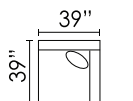

LJH6-A-MA
MODULAR
ARMLESS

LJH6-A-COR
CORNER