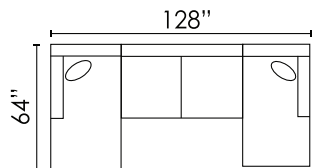

## POPULAR CONFIGURATIONS

**LJH6-A-SAL-CHR**  
2 PC Chaise Sectional

**LJH6-A-SAL-CCR**  
2 PC Studio Sectional

**LJH6-A-SAL-COR-SAR**  
3 PC Family Room Sectional

**LJH6-A-CHL-LXA-CHR**  
3 PC Dual Chaise Sectional

**LJH6-A-XSL-LXA-CCR**  
3 PC Great Room Sectional

**LJH6-A-SAL-COR-SAA-CHR**  
4 PC Gathering Sectional

Seat Height: 20" - Seat Depth: 23" - Arm Height: 26"  
All dimensions are approximate.  
January 2025