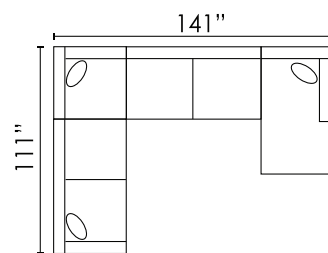

## POPULAR CONFIGURATIONS

**LJH6-A-SAL-CHR**  
2 PC Chaise Sectional

**LJH6-A-SAL-CCR**  
2 PC Studio Sectional

**LJH6-A-SAL-COR-SAR**  
3 PC Family Room Sectional

**LJH6-A-CHL-LXA-CHR**  
3 PC Dual Chaise Sectional

**LJH6-A-XSL-LXA-CCR**  
3 PC Great Room Sectional

**LJH6-A-SAL-COR-SAA-CHR**  
4 PC Gathering Sectional

Seat Height: 20" - Seat Depth: 23" - Arm Height: 26"  
All dimensions are approximate.  
January 2025