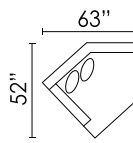

LJH6-A-CCL
CUDDLER LHF