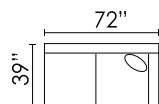

## AVAILABLE SECTIONAL PIECES

**LJH6-A-XSL**  
SECT SOFA LHF

**LJH6-A-XSR**  
SECT SOFA RHF

**LJH6-A-SAL**  
SOFA APT LHF

**LJH6-A-SAR**  
SOFA APT RHF

**LJH6-A-SAA**  
SOFA APT ARMLESS

**LJH6-A-LXA**  
LOVESEAT ARMLESS

Seat Height: 20" - Seat Depth: 23" - Arm Height: 26"  
All dimensions are approximate.  
January 2025