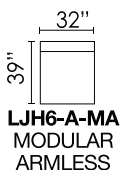

## AVAILABLE SECTIONAL PIECES

**LJH6-A-XSL**  
SECT SOFA LHF

**LJH6-A-XSR**  
SECT SOFA RHF

**LJH6-A-SAL**  
SOFA APT LHF

**LJH6-A-SAR**  
SOFA APT RHF

**LJH6-A-SAA**  
SOFA APT ARMLESS

**LJH6-A-LXA**  
LOVESEAT ARMLESS

Seat Height: 20" - Seat Depth: 23" - Arm Height: 26"  
All dimensions are approximate.  
January 2025