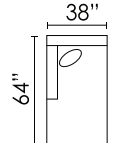

## AVAILABLE SECTIONAL PIECES

**LJH6-A-XSL**  
SECT SOFA LHF

**LJH6-A-XSR**  
SECT SOFA RHF

**LJH6-A-SAL**  
SOFA APT LHF

**LJH6-A-SAR**  
SOFA APT RHF

**LJH6-A-SAA**  
SOFA APT ARMLESS

**LJH6-A-LXA**  
LOVESEAT ARMLESS

**LJH6-A-MA**  
MODULAR  
ARMLESS

**LJH6-A-COR**  
CORNER

**LJH6-A-CCL**  
CUDDLER LHF

**LJH6-A-CCR**  
CUDDLER RHF

**LJH6-A-CHL**  
CHAISE LHF

**LJH6-A-CHR**  
CHAISE RHF

**52XU-CBS**  
COCKTAIL  
BENCH

**Y9AS-C**  
ACCENT  
CHAIR

Seat Height: 20" - Seat Depth: 23" - Arm Height: 26"  
All dimensions are approximate.  
January 2025