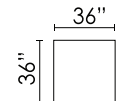

## AVAILABLE SECTIONAL PIECES

**LJH6-A-XSL**  
SECT SOFA LHF

**LJH6-A-XSR**  
SECT SOFA RHF

**LJH6-A-SAL**  
SOFA APT LHF

**LJH6-A-SAR**  
SOFA APT RHF

**LJH6-A-SAA**  
SOFA APT ARMLESS

**LJH6-A-LXA**  
LOVESEAT ARMLESS

**LJH6-A-MA**  
MODULAR  
ARMLESS

**LJH6-A-COR**  
CORNER

**LJH6-A-CCL**  
CUDDLER LHF

**LJH6-A-CCR**  
CUDDLER RHF

**LJH6-A-CHL**  
CHAISE LHF

**LJH6-A-CHR**  
CHAISE RHF

**52XU-CBS**  
COCKTAIL  
BENCH

**Y9AS-C**  
ACCENT  
CHAIR

Seat Height: 20" - Seat Depth: 23" - Arm Height: 26"  
All dimensions are approximate.  
January 2025