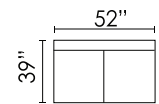

## AVAILABLE SECTIONAL PIECES

**LJH6-A-XSL**  
SECT SOFA LHF

**LJH6-A-XSR**  
SECT SOFA RHF

**LJH6-A-SAL**  
SOFA APT LHF

**LJH6-A-SAR**  
SOFA APT RHF

**LJH6-A-SAA**  
SOFA APT ARMLESS

**LJH6-A-LXA**  
LOVESEAT ARMLESS

Seat Height: 20" - Seat Depth: 23" - Arm Height: 26"  
All dimensions are approximate.  
January 2025