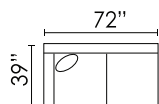

**LJH6-A-XSL-LXA-CCR**  
3 PC Great Room Sectional

**LJH6-A-SAL-COR-SAA-CHR**  
4 PC Gathering Sectional

## AVAILABLE SECTIONAL PIECES

**LJH6-A-XSL**  
SECT SOFA LHF

**LJH6-A-XSR**  
SECT SOFA RHF

**LJH6-A-SAL**  
SOFA APT LHF

**LJH6-A-SAR**  
SOFA APT RHF

**LJH6-A-SAA**  
SOFA APT ARMLESS

**LJH6-A-LXA**  
LOVESEAT ARMLESS

Seat Height: 20" - Seat Depth: 23" - Arm Height: 26"  
All dimensions are approximate.  
January 2025