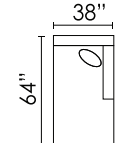

## AVAILABLE SECTIONAL PIECES

**LJH6-A-XSL**  
SECT SOFA LHF

**LJH6-A-XSR**  
SECT SOFA RHF

**LJH6-A-SAL**  
SOFA APT LHF

**LJH6-A-SAR**  
SOFA APT RHF

**LJH6-A-SAA**  
SOFA APT ARMLESS

**LJH6-A-LXA**  
LOVESEAT ARMLESS

**LJH6-A-MA**  
MODULAR  
ARMLESS

**LJH6-A-COR**  
CORNER

**LJH6-A-CCL**  
CUDDLER LHF

**LJH6-A-CCR**  
CUDDLER RHF

**LJH6-A-CHL**  
CHAISE LHF

**LJH6-A-CHR**  
CHAISE RHF

**52XU-CBS**  
COCKTAIL  
BENCH

**Y9AS-C**  
ACCENT  
CHAIR

Seat Height: 20" - Seat Depth: 23" - Arm Height: 26"  
All dimensions are approximate.  
January 2025