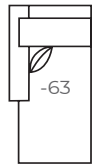

-10 Sofa
Outside: 81W Inside: 63W
COM: U

-20 Sofa
Outside: 89W Inside: 71W
COM: W

-70 Sofa
Outside: 81W Inside: 63W
COM: U

-40 Loveseat
Outside: 65W Inside: 47W
COM: S

-50 Chair
-56 Swivel Chair
(G Base Only)
Outside: 42W Inside: 24W
COM: N

-60 Chair & 1/2
Outside: 51W
Inside: 33W
COM: P

-29 Queen Sleeper
Outside: 88W Inside: 69W Depth: 38
COM: V

-25 Left Arm Corner Sofa

**One Arm
Corner Sofa**
Outside: 96W
Inside: 67W
COM: Y

-24 Right Arm Corner Sofa

-55 Ottoman
Outside: 18H 27D 30W
COM: E

-64 Ottoman & 1/2
Outside: 18H 25D 39W
COM: F

**-63 Left
Arm Chaise**

**One Arm
Chaise**
Outside: 65D 32W
Inside: 48D 23W
COM: N

**-62 Right
Arm Chaise**

-31 Square Corner
Outside: 39W
Inside: 21W
COM: M

Width measurements based on widest arm style. All dimensions listed are approximate and may vary due to the handcrafted nature of our products. Drawings NOT to scale.

ARM OPTIONS

**Modern
Track Arm**
Reduces outside
width by 3" per arm