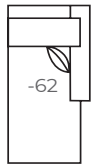

-60 Chair & 1/2
Outside: 51W
Inside: 33W
COM: P

-29 Queen Sleeper
Outside: 88W Inside: 69W Depth: 38
COM: V

-25 Left Arm Corner Sofa

**One Arm
Corner Sofa**
Outside: 96W
Inside: 67W
COM: Y

-24 Right Arm Corner Sofa

-55 Ottoman
Outside: 18H 27D 30W
COM: E

-64 Ottoman & 1/2
Outside: 18H 25D 39W
COM: F

**-63 Left
Arm Chaise**

**One Arm
Chaise**
Outside: 65D 32W
Inside: 48D 23W
COM: N

**-62 Right
Arm Chaise**

-31 Square Corner
Outside: 39W
Inside: 21W
COM: M

-32 Round Corner
Outside: 73W
Inside: 17W
COM: O
Wall Depth: 50

-51 Armless Chair
Outside: 24W
Inside: 24W
COM: I

**-53 Left
Arm Chair**

One Arm Chair
Outside: 32W
Inside: 23W
COM: L

**-52 Right
Arm Chair**

Width measurements based on widest arm style. All dimensions listed are approximate and may vary due to the handcrafted nature of our products. Drawings NOT to scale.

ARM OPTIONS

**Modern
Track Arm**
Reduces outside
width by 3" per arm