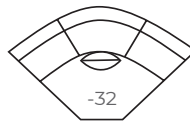

-60 Chair & 1/2
Outside: 51W
Inside: 33W
COM: P

-29 Queen Sleeper
Outside: 88W Inside: 69W Depth: 38
COM: V

-25 Left Arm Corner Sofa

**One Arm
Corner Sofa**
Outside: 96W
Inside: 67W
COM: Y

-24 Right Arm Corner Sofa

-55 Ottoman
Outside: 18H 27D 30W
COM: E

-64 Ottoman & 1/2
Outside: 18H 25D 39W
COM: F

**-63 Left
Arm Chaise**

**One Arm
Chaise**
Outside: 65D 32W
Inside: 48D 23W
COM: N

**-62 Right
Arm Chaise**

-31 Square Corner
Outside: 39W
Inside: 21W
COM: M

-32 Round Corner
Outside: 73W
Inside: 17W
COM: O
Wall Depth: 50

-51 Armless Chair
Outside: 24W
Inside: 24W
COM: I

**-53 Left
Arm Chair**

One Arm Chair
Outside: 32W
Inside: 23W
COM: L

**-52 Right
Arm Chair**

Width measurements based on widest arm style. All dimensions listed are approximate and may vary due to the handcrafted nature of our products. Drawings NOT to scale.

ARM OPTIONS

**Modern
Track Arm**
Reduces outside
width by 3" per arm