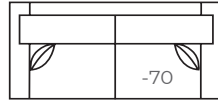

-10 Sofa
Outside: 81W Inside: 63W
COM: U

-20 Sofa
Outside: 89W Inside: 71W
COM: W

-70 Sofa
Outside: 81W Inside: 63W
COM: U

-40 Loveseat
Outside: 65W Inside: 47W
COM: S

-50 Chair
-56 Swivel Chair
(G Base Only)
Outside: 42W Inside: 24W
COM: N

-60 Chair & 1/2
Outside: 51W
Inside: 33W
COM: P

-29 Queen Sleeper
Outside: 88W Inside: 69W Depth: 38
COM: V

-25 Left Arm Corner Sofa

**One Arm
Corner Sofa**
Outside: 96W
Inside: 67W
COM: Y

-24 Right Arm Corner Sofa

-55 Ottoman
Outside: 18H 27D 30W
COM: E

-64 Ottoman & 1/2
Outside: 18H 25D 39W
COM: F

**-63 Left
Arm Chaise**

**One Arm
Chaise**
Outside: 65D 32W
Inside: 48D 23W
COM: N

**-62 Right
Arm Chaise**

-31 Square Corner
Outside: 39W
Inside: 21W
COM: M

Width measurements based on widest arm style. All dimensions listed are approximate and may vary due to the handcrafted nature of our products. Drawings NOT to scale.

ARM OPTIONS

**Modern
Track Arm**
Reduces outside
width by 3" per arm