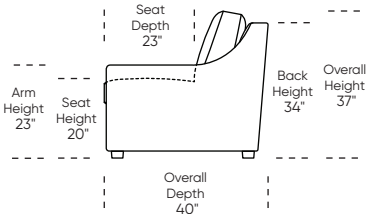

Standard Comfort Sleeper®

Features:

- Featuring the patented Tiffany 24/7™ platform sleep system
- Room to stretch out with true 80 inches of bedroom-length sleeping surface
- Ultimate comfort on five inches of plush, high-density foam mattress
- Under-sofa dust covers keeps dust and dirt from ever touching the mattress
- Zero wall clearance
- Quick-ship delivery
- Single-needle top-stitch
- High-density, high-resiliency foam seat cushions
- Loose back and seat cushions
- Limited lifetime warranty on frame
- 10-year mechanism warranty

PERRY

Leg height is 2"

Please use actual leather, fabric, Crypton®, Sunbrella® and Ultrasuede® swatches when specifying furniture as the colors shown may vary due to the printing process.

Note: Seat depth includes cushion overhang which may be up to 1"

† Dotted lines for Queen Plus sizes indicates the number of seats.
All dimensions are approximate and subject to change.

‡ Chaise lifts up to reveal hidden storage space. • Storage