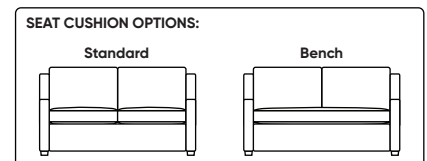

* Picture shows left arm seated. Please specify left or right arm seated when ordering.
All orders are in seated position.

† Dotted lines for Queen Plus sizes indicates the number of seats.
All dimensions are approximate and subject to change.

‡ Chaise lifts up to reveal hidden storage space.   • Storage