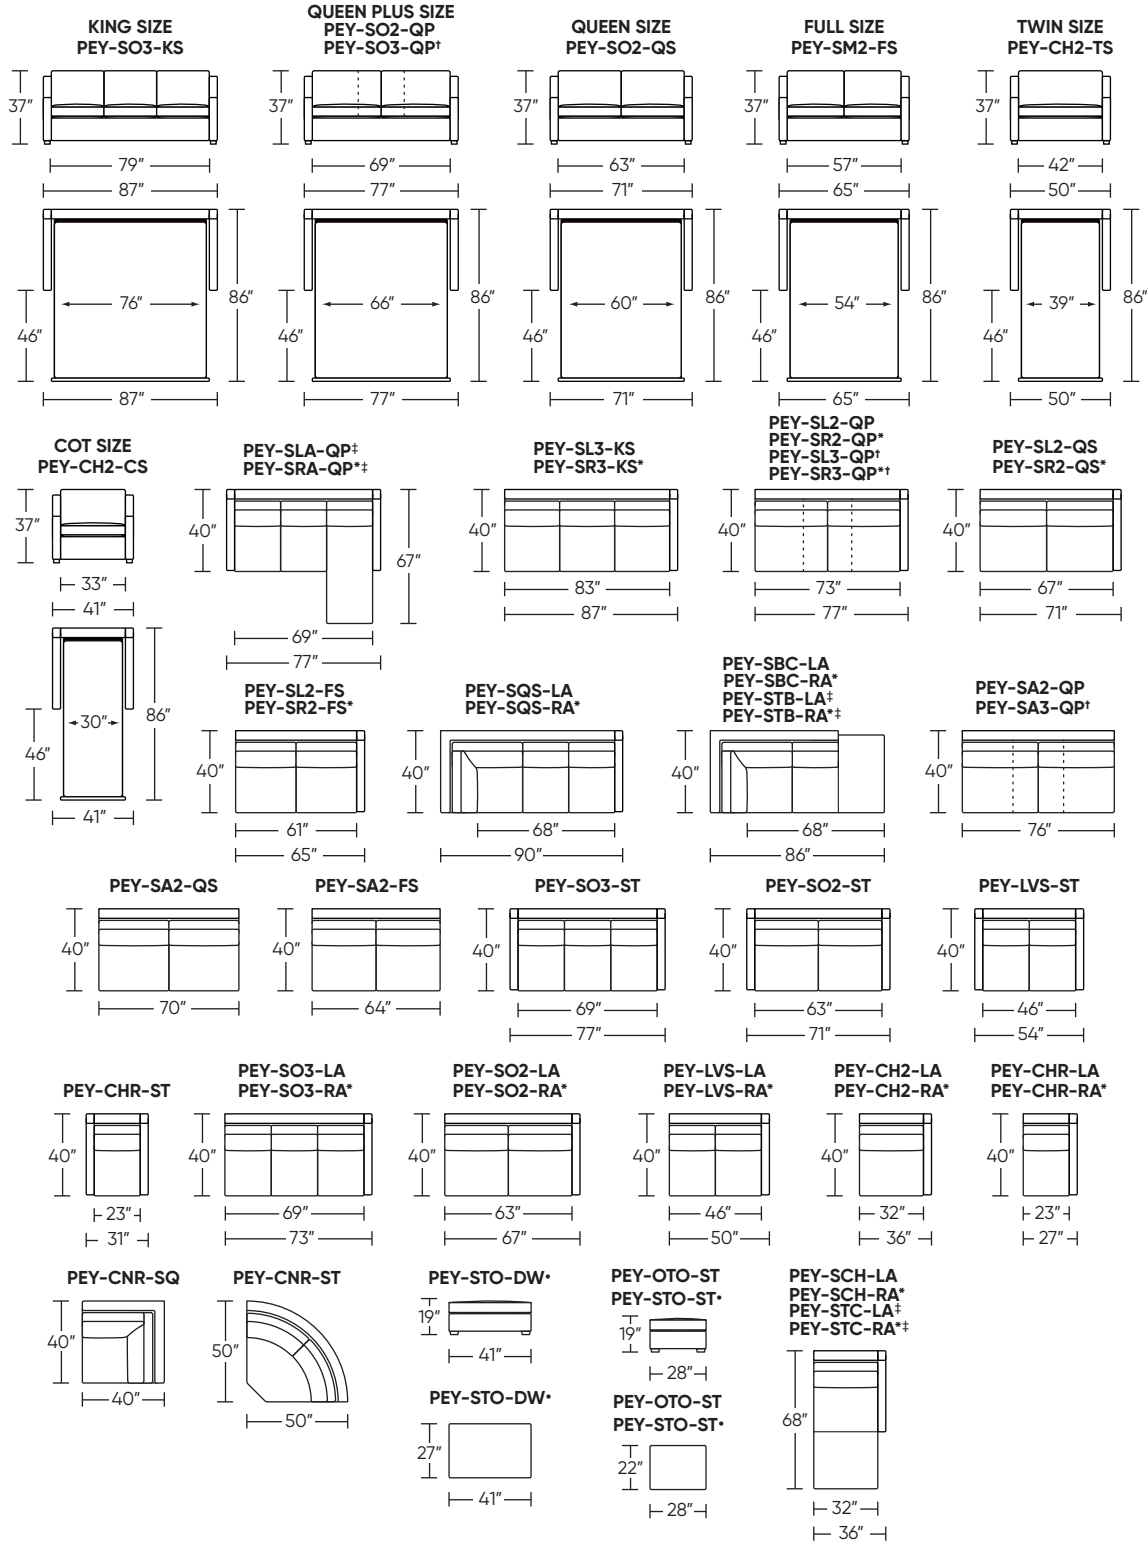

Standard Comfort Sleeper®

Features:

- Featuring the patented Tiffany 24/7™ platform sleep system
- Room to stretch out with true 80 inches of bedroom-length sleeping surface
- Ultimate comfort on five inches of plush, high-density foam mattress
- Under-sofa dust covers keeps dust and dirt from ever touching the mattress
- Zero wall clearance
- Quick-ship delivery
- Single-needle top-stitch
- High-density, high-resiliency foam seat cushions
- Loose back and seat cushions
- Limited lifetime warranty on frame
- 10-year mechanism warranty

PERRY

Leg height is 2"

Please use actual leather, fabric, Crypton®, Sunbrella® and Ultrasuede® swatches when specifying furniture as the colors shown may vary due to the printing process.

Note: Seat depth includes cushion overhang which may be up to 1"

† Dotted lines for Queen Plus sizes indicates the number of seats.
All dimensions are approximate and subject to change.

‡ Chaise lifts up to reveal hidden storage space. • Storage