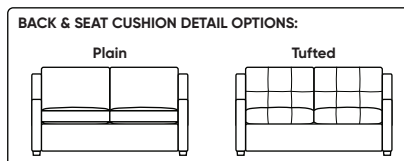

* Picture shows left arm seated. Please specify left or right arm seated when ordering.
All orders are in seated position.

† Dotted lines for Queen Plus sizes indicates the number of seats.
All dimensions are approximate and subject to change.

‡ Chaise lifts up to reveal hidden storage space.   • Storage