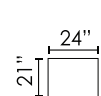

9BA5-A-L
LOVESEAT

9BA5-A-C
CHAIR

CCDE-AC
ACCENT
CHAIR

9BA5-A-OTT
OTTOMAN

2DH0-L-LFT
POP-UP
COCKTAIL
OTTOMAN

MX30-FS
FOOT STOOL

Seat Height: 20" - Seat Depth: 23" - Arm Height: 23"

All dimensions are approximate.