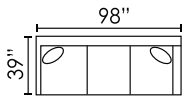

9BA5-A-XSL-LXA-CCR

POPULAR CONFIGURATIONS

9BA5-A-SAL-CHR
2 PC Chaise Sectional

9BA5-A-SAL-CCR
2 PC Studio Sectional

9BA5-A-SAL-COR-SAR
3 PC Family Room Sectional

9BA5-A-CHL-LXA-CHR
Dual Chaise Sectional

9BA5-A-XSL-LXA-CCR
3 PC Great Room Sectional

9BA5-A-SAL-COR-SAA-CHR
4 PC Gathering Sectional

AVAILABLE SECTIONAL PIECES

9BA5-A-XSL
SECT SOFA LHF

9BA5-A-XSR
SECT SOFA RHF

9BA5-A-MA
MODULAR
ARMLESS

9BA5-A-COR
CORNER

9BA5-A-SAL
SOFA APT LHF

9BA5-A-SAR
SOFA APT RHF

9BA5-A-L
LOVESEAT

9BA5-A-C
CHAIR

CCDE-AC
ACCENT
CHAIR

9BA5-A-OTT
OTTOMAN

2DH0-L-LFT
POP-UP
COCKTAIL
OTTOMAN

MX30-FS
FOOT STOOL

Seat Height: 20" - Seat Depth: 23" - Arm Height: 23"

All dimensions are approximate.