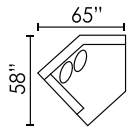

9BA5-A-SAL-COR-SAA-CHR
4 PC Gathering Sectional

AVAILABLE SECTIONAL PIECES

9BA5-A-XSL
SECT SOFA LHF

9BA5-A-XSR
SECT SOFA RHF

9BA5-A-MA
MODULAR
ARMLESS

9BA5-A-COR
CORNER

9BA5-A-SAL
SOFA APT LHF

9BA5-A-SAR
SOFA APT RHF

9BA5-A-L
LOVESEAT

9BA5-A-C
CHAIR

CCDE-AC
ACCENT
CHAIR

9BA5-A-OTT
OTTOMAN

2DH0-L-LFT
POP-UP
COCKTAIL
OTTOMAN

MX30-FS
FOOT STOOL

Seat Height: 20" - Seat Depth: 23" - Arm Height: 23"

All dimensions are approximate.