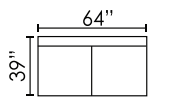

9BA5-A-SAA
SOFA APT
ARMLESS