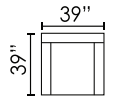

9BA5-A-SAL-COR-SAA-CHR
4 PC Gathering Sectional

AVAILABLE SECTIONAL PIECES

9BA5-A-XSL
SECT SOFA LHF

9BA5-A-XSR
SECT SOFA RHF

9BA5-A-MA
MODULAR
ARMLESS

9BA5-A-COR
CORNER

9BA5-A-SAL
SOFA APT LHF

9BA5-A-SAR
SOFA APT RHF

9BA5-A-CCL
CUDDLER LHF

9BA5-A-CCR
CUDDLER RHF

9BA5-A-SAA
SOFA APT
ARMLESS

9BA5-A-LXA
LOVESEAT
ARMLESS

9BA5-A-CHL
CHAISE LHF

9BA5-A-CHR
CHAISE RHF

AVAILABLE LIVING ROOM PIECES

9BA5-A-S SOFA
OR
9BA5-A-BQ
QUEEN SOFABED

9BA5-A-L
LOVESEAT

9BA5-A-C
CHAIR

CCDE-AC
ACCENT
CHAIR

9BA5-A-OTT
OTTOMAN

2DH0-L-LFT
POP-UP
COCKTAIL
OTTOMAN

MX30-FS
FOOT STOOL

Seat Height: 20" - Seat Depth: 23" - Arm Height: 23"

All dimensions are approximate.