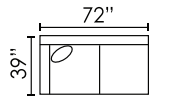

9BA5-A-XSL-LXA-CCR

POPULAR CONFIGURATIONS

9BA5-A-SAL-CHR
2 PC Chaise Sectional

9BA5-A-SAL-CCR
2 PC Studio Sectional

9BA5-A-SAL-COR-SAR
3 PC Family Room Sectional

9BA5-A-CHL-LXA-CHR
Dual Chaise Sectional

9BA5-A-XSL-LXA-CCR
3 PC Great Room Sectional

9BA5-A-SAL-COR-SAA-CHR
4 PC Gathering Sectional

AVAILABLE SECTIONAL PIECES

9BA5-A-XSL
SECT SOFA LHF

9BA5-A-XSR
SECT SOFA RHF

9BA5-A-MA
MODULAR
ARMLESS

9BA5-A-COR
CORNER

9BA5-A-SAL
SOFA APT LHF

9BA5-A-SAR
SOFA APT RHF

9BA5-A-L
LOVESEAT

9BA5-A-C
CHAIR

CCDE-AC
ACCENT
CHAIR

9BA5-A-OTT
OTTOMAN

2DH0-L-LFT
POP-UP
COCKTAIL
OTTOMAN

MX30-FS
FOOT STOOL

Seat Height: 20" - Seat Depth: 23" - Arm Height: 23"

All dimensions are approximate.