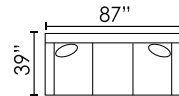

9BA5-A-SAL-COR-SAA-CHR
4 PC Gathering Sectional

AVAILABLE SECTIONAL PIECES

9BA5-A-XSL
SECT SOFA LHF

9BA5-A-XSR
SECT SOFA RHF

9BA5-A-MA
MODULAR
ARMLESS

9BA5-A-COR
CORNER

9BA5-A-SAL
SOFA APT LHF

9BA5-A-SAR
SOFA APT RHF

9BA5-A-CCL
CUDDLER LHF

9BA5-A-CCR
CUDDLER RHF

9BA5-A-SAA
SOFA APT
ARMLESS

9BA5-A-LXA
LOVESEAT
ARMLESS

9BA5-A-CHL
CHAISE LHF

9BA5-A-CHR
CHAISE RHF

AVAILABLE LIVING ROOM PIECES

9BA5-A-S SOFA
OR
9BA5-A-BQ
QUEEN SOFABED

9BA5-A-L
LOVESEAT

9BA5-A-C
CHAIR

CCDE-AC
ACCENT
CHAIR

9BA5-A-OTT
OTTOMAN

2DH0-L-LFT
POP-UP
COCKTAIL
OTTOMAN

MX30-FS
FOOT STOOL

Seat Height: 20" - Seat Depth: 23" - Arm Height: 23"

All dimensions are approximate.