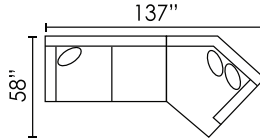

9BA5-A-XSL-LXA-CCR

POPULAR CONFIGURATIONS

9BA5-A-SAL-CHR
2 PC Chaise Sectional

9BA5-A-SAL-CCR
2 PC Studio Sectional

9BA5-A-SAL-COR-SAR
3 PC Family Room Sectional

9BA5-A-CHL-LXA-CHR
Dual Chaise Sectional

9BA5-A-XSL-LXA-CCR
3 PC Great Room Sectional

9BA5-A-SAL-COR-SAA-CHR
4 PC Gathering Sectional

AVAILABLE SECTIONAL PIECES

9BA5-A-XSL
SECT SOFA LHF

9BA5-A-XSR
SECT SOFA RHF

9BA5-A-MA
MODULAR
ARMLESS

9BA5-A-COR
CORNER

9BA5-A-SAL
SOFA APT LHF

9BA5-A-SAR
SOFA APT RHF

9BA5-A-L
LOVESEAT

9BA5-A-C
CHAIR

CCDE-AC
ACCENT
CHAIR

9BA5-A-OTT
OTTOMAN

2DH0-L-LFT
POP-UP
COCKTAIL
OTTOMAN

MX30-FS
FOOT STOOL

Seat Height: 20" - Seat Depth: 23" - Arm Height: 23"

All dimensions are approximate.