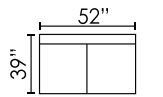

9BA5-A-LXA
LOVESEAT
ARMLESS