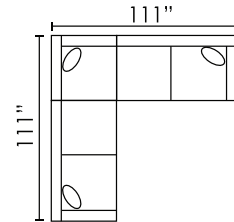

9BA5-A-XSL-LXA-CCR

POPULAR CONFIGURATIONS

9BA5-A-SAL-CHR
2 PC Chaise Sectional

9BA5-A-SAL-CCR
2 PC Studio Sectional

9BA5-A-SAL-COR-SAR
3 PC Family Room Sectional

9BA5-A-CHL-LXA-CHR
Dual Chaise Sectional

9BA5-A-XSL-LXA-CCR
3 PC Great Room Sectional

9BA5-A-SAL-COR-SAA-CHR
4 PC Gathering Sectional

AVAILABLE SECTIONAL PIECES

9BA5-A-XSL
SECT SOFA LHF

9BA5-A-XSR
SECT SOFA RHF

9BA5-A-MA
MODULAR
ARMLESS

9BA5-A-COR
CORNER

9BA5-A-SAL
SOFA APT LHF

9BA5-A-SAR
SOFA APT RHF

9BA5-A-L
LOVESEAT

9BA5-A-C
CHAIR

CCDE-AC
ACCENT
CHAIR

9BA5-A-OTT
OTTOMAN

2DH0-L-LFT
POP-UP
COCKTAIL
OTTOMAN

MX30-FS
FOOT STOOL

Seat Height: 20" - Seat Depth: 23" - Arm Height: 23"

All dimensions are approximate.