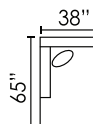

9BA5-A-SAL-COR-SAA-CHR
4 PC Gathering Sectional

AVAILABLE SECTIONAL PIECES

9BA5-A-XSL
SECT SOFA LHF

9BA5-A-XSR
SECT SOFA RHF

9BA5-A-MA
MODULAR
ARMLESS

9BA5-A-COR
CORNER

9BA5-A-SAL
SOFA APT LHF

9BA5-A-SAR
SOFA APT RHF

9BA5-A-CCL
CUDDLER LHF

9BA5-A-CCR
CUDDLER RHF

9BA5-A-SAA
SOFA APT
ARMLESS

9BA5-A-LXA
LOVESEAT
ARMLESS

9BA5-A-CHL
CHAISE LHF

9BA5-A-CHR
CHAISE RHF

AVAILABLE LIVING ROOM PIECES

9BA5-A-S SOFA
OR
9BA5-A-BQ
QUEEN SOFABED

9BA5-A-L
LOVESEAT

9BA5-A-C
CHAIR

CCDE-AC
ACCENT
CHAIR

9BA5-A-OTT
OTTOMAN

2DH0-L-LFT
POP-UP
COCKTAIL
OTTOMAN

MX30-FS
FOOT STOOL

Seat Height: 20" - Seat Depth: 23" - Arm Height: 23"

All dimensions are approximate.