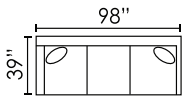

9BA5-A-XSL-LXA-CCR

POPULAR CONFIGURATIONS

9BA5-A-SAL-CHR
2 PC Chaise Sectional

9BA5-A-SAL-CCR
2 PC Studio Sectional

9BA5-A-SAL-COR-SAR
3 PC Family Room Sectional

9BA5-A-CHL-LXA-CHR
Dual Chaise Sectional

9BA5-A-XSL-LXA-CCR
3 PC Great Room Sectional

9BA5-A-SAL-COR-SAA-CHR
4 PC Gathering Sectional

AVAILABLE SECTIONAL PIECES

9BA5-A-XSL
SECT SOFA LHF

9BA5-A-XSR
SECT SOFA RHF

9BA5-A-MA
MODULAR
ARMLESS

9BA5-A-COR
CORNER

9BA5-A-SAL
SOFA APT LHF

9BA5-A-SAR
SOFA APT RHF

9BA5-A-L
LOVESEAT

9BA5-A-C
CHAIR

CCDE-AC
ACCENT
CHAIR

9BA5-A-OTT
OTTOMAN

2DH0-L-LFT
POP-UP
COCKTAIL
OTTOMAN

MX30-FS
FOOT STOOL

Seat Height: 20" - Seat Depth: 23" - Arm Height: 23"

All dimensions are approximate.