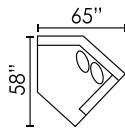

9BA5-A-CCR
CUDDLER RHF