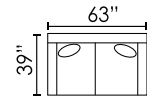

9BA5-A-SAL-COR-SAA-CHR
4 PC Gathering Sectional

AVAILABLE SECTIONAL PIECES

9BA5-A-XSL
SECT SOFA LHF

9BA5-A-XSR
SECT SOFA RHF

9BA5-A-MA
MODULAR
ARMLESS

9BA5-A-COR
CORNER

9BA5-A-SAL
SOFA APT LHF

9BA5-A-SAR
SOFA APT RHF

9BA5-A-CCL
CUDDLER LHF

9BA5-A-CCR
CUDDLER RHF

9BA5-A-SAA
SOFA APT
ARMLESS

9BA5-A-LXA
LOVESEAT
ARMLESS

9BA5-A-CHL
CHAISE LHF

9BA5-A-CHR
CHAISE RHF

AVAILABLE LIVING ROOM PIECES

9BA5-A-S SOFA
OR
9BA5-A-BQ
QUEEN SOFABED

9BA5-A-L
LOVESEAT

9BA5-A-C
CHAIR

CCDE-AC
ACCENT
CHAIR

9BA5-A-OTT
OTTOMAN

2DH0-L-LFT
POP-UP
COCKTAIL
OTTOMAN

MX30-FS
FOOT STOOL

Seat Height: 20" - Seat Depth: 23" - Arm Height: 23"

All dimensions are approximate.