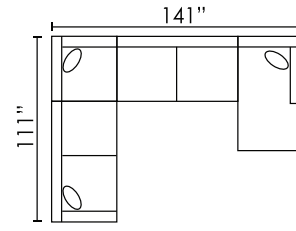

9BA5-A-XSL-LXA-CCR

POPULAR CONFIGURATIONS

9BA5-A-SAL-CHR
2 PC Chaise Sectional

9BA5-A-SAL-CCR
2 PC Studio Sectional

9BA5-A-SAL-COR-SAR
3 PC Family Room Sectional

9BA5-A-CHL-LXA-CHR
Dual Chaise Sectional

9BA5-A-XSL-LXA-CCR
3 PC Great Room Sectional

9BA5-A-SAL-COR-SAA-CHR
4 PC Gathering Sectional

AVAILABLE SECTIONAL PIECES

9BA5-A-XSL
SECT SOFA LHF

9BA5-A-XSR
SECT SOFA RHF

9BA5-A-MA
MODULAR
ARMLESS

9BA5-A-COR
CORNER

9BA5-A-SAL
SOFA APT LHF

9BA5-A-SAR
SOFA APT RHF

9BA5-A-L
LOVESEAT

9BA5-A-C
CHAIR

CCDE-AC
ACCENT
CHAIR

9BA5-A-OTT
OTTOMAN

2DH0-L-LFT
POP-UP
COCKTAIL
OTTOMAN

MX30-FS
FOOT STOOL

Seat Height: 20" - Seat Depth: 23" - Arm Height: 23"

All dimensions are approximate.