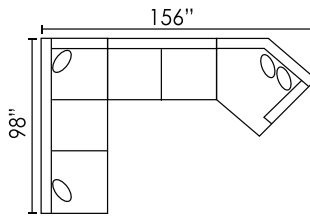

9BA5-A-XSL-LXA-CCR

POPULAR CONFIGURATIONS

9BA5-A-SAL-CHR
2 PC Chaise Sectional

9BA5-A-SAL-CCR
2 PC Studio Sectional

9BA5-A-SAL-COR-SAR
3 PC Family Room Sectional

9BA5-A-CHL-LXA-CHR
Dual Chaise Sectional

9BA5-A-XSL-LXA-CCR
3 PC Great Room Sectional

9BA5-A-SAL-COR-SAA-CHR
4 PC Gathering Sectional

AVAILABLE SECTIONAL PIECES

9BA5-A-XSL
SECT SOFA LHF

9BA5-A-XSR
SECT SOFA RHF

9BA5-A-MA
MODULAR
ARMLESS

9BA5-A-COR
CORNER

9BA5-A-SAL
SOFA APT LHF

9BA5-A-SAR
SOFA APT RHF

9BA5-A-L
LOVESEAT

9BA5-A-C
CHAIR

CCDE-AC
ACCENT
CHAIR

9BA5-A-OTT
OTTOMAN

2DH0-L-LFT
POP-UP
COCKTAIL
OTTOMAN

MX30-FS
FOOT STOOL

Seat Height: 20" - Seat Depth: 23" - Arm Height: 23"

All dimensions are approximate.