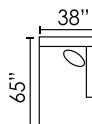

9BA5-A-SAL-COR-SAA-CHR
4 PC Gathering Sectional

AVAILABLE SECTIONAL PIECES

9BA5-A-XSL
SECT SOFA LHF

9BA5-A-XSR
SECT SOFA RHF

9BA5-A-MA
MODULAR
ARMLESS

9BA5-A-COR
CORNER

9BA5-A-SAL
SOFA APT LHF

9BA5-A-SAR
SOFA APT RHF

9BA5-A-CCL
CUDDLER LHF

9BA5-A-CCR
CUDDLER RHF

9BA5-A-SAA
SOFA APT
ARMLESS

9BA5-A-LXA
LOVESEAT
ARMLESS

9BA5-A-CHL
CHAISE LHF

9BA5-A-CHR
CHAISE RHF

AVAILABLE LIVING ROOM PIECES

9BA5-A-S SOFA
OR
9BA5-A-BQ
QUEEN SOFABED

9BA5-A-L
LOVESEAT

9BA5-A-C
CHAIR

CCDE-AC
ACCENT
CHAIR

9BA5-A-OTT
OTTOMAN

2DH0-L-LFT
POP-UP
COCKTAIL
OTTOMAN

MX30-FS
FOOT STOOL

Seat Height: 20" - Seat Depth: 23" - Arm Height: 23"

All dimensions are approximate.