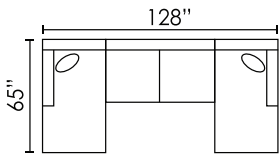

9BA5-A-XSL-LXA-CCR

POPULAR CONFIGURATIONS

9BA5-A-SAL-CHR
2 PC Chaise Sectional

9BA5-A-SAL-CCR
2 PC Studio Sectional

9BA5-A-SAL-COR-SAR
3 PC Family Room Sectional

9BA5-A-CHL-LXA-CHR
Dual Chaise Sectional

9BA5-A-XSL-LXA-CCR
3 PC Great Room Sectional

9BA5-A-SAL-COR-SAA-CHR
4 PC Gathering Sectional

AVAILABLE SECTIONAL PIECES

9BA5-A-XSL
SECT SOFA LHF

9BA5-A-XSR
SECT SOFA RHF

9BA5-A-MA
MODULAR
ARMLESS

9BA5-A-COR
CORNER

9BA5-A-SAL
SOFA APT LHF

9BA5-A-SAR
SOFA APT RHF

9BA5-A-L
LOVESEAT

9BA5-A-C
CHAIR

CCDE-AC
ACCENT
CHAIR

9BA5-A-OTT
OTTOMAN

2DH0-L-LFT
POP-UP
COCKTAIL
OTTOMAN

MX30-FS
FOOT STOOL

Seat Height: 20" - Seat Depth: 23" - Arm Height: 23"

All dimensions are approximate.