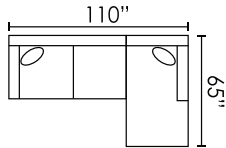

9BA5-A-XSL-LXA-CCR

POPULAR CONFIGURATIONS

9BA5-A-SAL-CHR
2 PC Chaise Sectional

9BA5-A-SAL-CCR
2 PC Studio Sectional

9BA5-A-SAL-COR-SAR
3 PC Family Room Sectional

9BA5-A-CHL-LXA-CHR
Dual Chaise Sectional

9BA5-A-XSL-LXA-CCR
3 PC Great Room Sectional

9BA5-A-SAL-COR-SAA-CHR
4 PC Gathering Sectional

AVAILABLE SECTIONAL PIECES

9BA5-A-XSL
SECT SOFA LHF

9BA5-A-XSR
SECT SOFA RHF

9BA5-A-MA
MODULAR
ARMLESS

9BA5-A-COR
CORNER

9BA5-A-SAL
SOFA APT LHF

9BA5-A-SAR
SOFA APT RHF

9BA5-A-L
LOVESEAT

9BA5-A-C
CHAIR

CCDE-AC
ACCENT
CHAIR

9BA5-A-OTT
OTTOMAN

2DH0-L-LFT
POP-UP
COCKTAIL
OTTOMAN

MX30-FS
FOOT STOOL

Seat Height: 20" - Seat Depth: 23" - Arm Height: 23"

All dimensions are approximate.