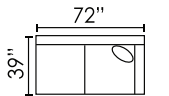

9BA5-A-XSL-LXA-CCR

POPULAR CONFIGURATIONS

9BA5-A-SAL-CHR
2 PC Chaise Sectional

9BA5-A-SAL-CCR
2 PC Studio Sectional

9BA5-A-SAL-COR-SAR
3 PC Family Room Sectional

9BA5-A-CHL-LXA-CHR
Dual Chaise Sectional

9BA5-A-XSL-LXA-CCR
3 PC Great Room Sectional

9BA5-A-SAL-COR-SAA-CHR
4 PC Gathering Sectional

AVAILABLE SECTIONAL PIECES

9BA5-A-XSL
SECT SOFA LHF

9BA5-A-XSR
SECT SOFA RHF

9BA5-A-MA
MODULAR
ARMLESS

9BA5-A-COR
CORNER

9BA5-A-SAL
SOFA APT LHF

9BA5-A-SAR
SOFA APT RHF

9BA5-A-L
LOVESEAT

9BA5-A-C
CHAIR

CCDE-AC
ACCENT
CHAIR

9BA5-A-OTT
OTTOMAN

2DH0-L-LFT
POP-UP
COCKTAIL
OTTOMAN

MX30-FS
FOOT STOOL

Seat Height: 20" - Seat Depth: 23" - Arm Height: 23"

All dimensions are approximate.