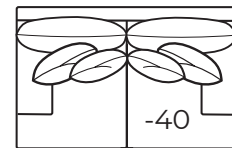

BACK OPTIONS

(X) Box Border Back

(Y) Bed Pillow Back

AVAILABLE ITEMS

Width measurements based on widest arm style. All dimensions are approximate and may vary due to the handcrafted nature of our products.

-40 Loveseat
Outside: 66W Inside: 48W
Backs: (2) 22" Pillows: (2) 19"
COM: U

-60 Chair 1/2
Outside: 44W Inside: 27W
Pillows: (2) 19"
COM: N

-55 Ottoman
40.5W x 40.5D x 20H
COM: H
Arm Code: A
Back Code: Z