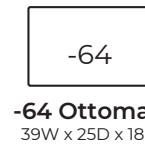

-100 Sofa
Outside: 102W Inside: 84W
Backs: (2) 22" Pillows: (2) 19"
COM: AC

-80 Sofa
Outside: 93W Inside: 75W
Backs: (2) 22" Pillows: (2) 19"
COM: AA

-70 Sofa
Outside: 84W Inside: 66W
Backs: (2) 22" Pillows: (2) 19"
COM: V

-40 Loveseat
Outside: 66W Inside: 48W
Backs: (2) 22" Pillows: (2) 19"
COM: U

-60 Chair 1/2
Outside: 44W Inside: 27W
Pillows: (2) 19"
COM: N

-55 Ottoman
40.5W x 40.5D x 20H
COM: H
Arm Code: A
Back Code: Z