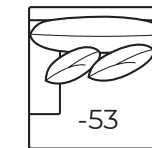

-40 Loveseat
Outside: 66W Inside: 48W
Backs: (2) 22" Pillows: (2) 19"
COM: U

-60 Chair 1/2
Outside: 44W Inside: 27W
Pillows: (2) 19"
COM: N

-55 Ottoman
40.5W x 40.5D x 20H
COM: H
Arm Code: A
Back Code: Z

-64 Ottoman
39W x 25D x 18H
COM: E
Arm Code: A
Back Code: Z

-41 Armless Loveseat
Outside: 81W Inside: 81W
Backs: (2) 22" Pillows: (2) 19"
COM: T

-51 Armless Chair
Outside: 40.5W Inside: 40.5W
Backs: (1) 22" Pillows: (1) 19"
COM: L
Arm Code: A