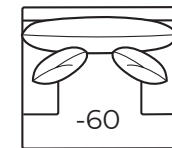

BACK OPTIONS

(X) Box Border Back

(Y) Bed Pillow Back

AVAILABLE ITEMS

Width measurements based on widest arm style. All dimensions are approximate and may vary due to the handcrafted nature of our products.

-100 Sofa
Outside: 102W Inside: 84W
Backs: (2) 22" Pillows: (2) 19"
COM: AC

-80 Sofa
Outside: 93W Inside: 75W
Backs: (2) 22" Pillows: (2) 19"
COM: AA

-70 Sofa
Outside: 84W Inside: 66W
Backs: (2) 22" Pillows: (2) 19"
COM: V

-40 Loveseat
Outside: 66W Inside: 48W
Backs: (2) 22" Pillows: (2) 19"
COM: U

-60 Chair 1/2
Outside: 44W Inside: 27W
Pillows: (2) 19"
COM: N

-55 Ottoman
40.5W x 40.5D x 20H
COM: H
Arm Code: A
Back Code: Z