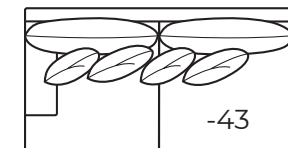

One Arm Loveseat
Outside: 82W Inside: 72W
Backs: (2) 22" Pillows: (2) 19"
COM: T

-43 Left Arm Loveseat