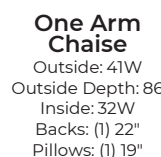

-53 Left Arm Chair

One Arm Chair
Outside: 41W Inside: 32W
Backs: (1) 22" Pillows: (1) 19"
COM: M

-52 Right Arm Chair

-43 Left Arm Loveseat

One Arm Loveseat
Outside: 82W Inside: 72W
Backs: (2) 22" Pillows: (2) 19"
COM: T

-42 Right Arm Loveseat

-63 Left Arm Chaise

One Arm Chaise
Outside: 41W Outside Depth: 86
Inside: 32W Backs: (1) 22"
Pillows: (1) 19" COM: T

-62 Right Arm Chaise

-37 Left Corner Chaise

Corner Chaise
Outside: 45W Inside: 27W
Outside Depth: 86 Backs: (1) 25"
Pillows: (2) 22" COM: V