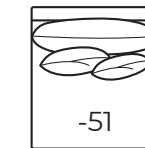

BACK OPTIONS

(X) Box Border Back

(Y) Bed Pillow Back

AVAILABLE ITEMS

Width measurements based on widest arm style. All dimensions are approximate and may vary due to the handcrafted nature of our products.

-40 Loveseat
Outside: 66W Inside: 48W
Backs: (2) 22" Pillows: (2) 19"
COM: U

-60 Chair 1/2
Outside: 44W Inside: 27W
Pillows: (2) 19"
COM: N

-55 Ottoman
40.5W x 40.5D x 20H
COM: H
Arm Code: A
Back Code: Z

-64 Ottoman
39W x 25D x 18H
COM: E
Arm Code: A
Back Code: Z

-41 Armless Loveseat
Outside: 81W Inside: 81W
Backs: (2) 22" Pillows: (2) 19"
COM: T

-51 Armless Chair
Outside: 40.5W Inside: 40.5W
Backs: (1) 22" Pillows: (1) 19"
COM: L
Arm Code: A