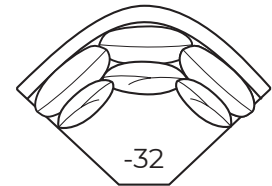

-42 Right Arm Loveseat

-63 Left Arm Chaise

One Arm Chaise
Outside: 41W Outside Depth: 86
Inside: 32W Backs: (1) 22"
Pillows: (1) 19" COM: T

-62 Right Arm Chaise

-37 Left Corner Chaise

Corner Chaise
Outside: 45W Inside: 27W
Outside Depth: 86 Backs: (1) 25"
Pillows: (2) 22" COM: V

-36 Right Corner Chaise

-63M Left Arm Media Chaise

One Arm Media Chaise
Outside: 53W Outside Depth: 65
Inside: 43W Backs: (1) 22"
Pillows: (1) 19" COM: R

-62M Right Arm Media Chaise

-31 Square Corner
Outside: 45W Inside: 27W
Backs: (1) 25" Pillows: (2) 22"
COM: R
Arm Code: A