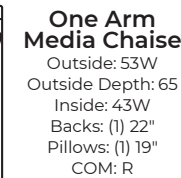

-53 Left Arm Chair

One Arm Chair
Outside: 41W Inside: 32W
Backs: (1) 22" Pillows: (1) 19"
COM: M

-52 Right Arm Chair

-43 Left Arm Loveseat

One Arm Loveseat
Outside: 82W Inside: 72W
Backs: (2) 22" Pillows: (2) 19"
COM: T

-42 Right Arm Loveseat

-63 Left Arm Chaise

One Arm Chaise
Outside: 41W Outside Depth: 86
Inside: 32W Backs: (1) 22"
Pillows: (1) 19" COM: T

-62 Right Arm Chaise

-37 Left Corner Chaise

Corner Chaise
Outside: 45W Inside: 27W
Outside Depth: 86 Backs: (1) 25"
Pillows: (2) 22" COM: V

-36 Right Corner Chaise

-63M Left Arm Media Chaise

One Arm Media Chaise
Outside: 53W Outside Depth: 65
Inside: 43W Backs: (1) 22"
Pillows: (1) 19" COM: R

-62M Right Arm Media Chaise

-31 Square Corner
Outside: 45W Inside: 27W
Backs: (1) 25" Pillows: (2) 22"
COM: R
Arm Code: A