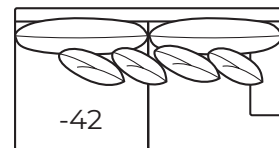

-53 Left Arm Chair

One Arm Chair
Outside: 41W Inside: 32W
Backs: (1) 22" Pillows: (1) 19"
COM: M

-52 Right Arm Chair

-43 Left Arm Loveseat

One Arm Loveseat
Outside: 82W Inside: 72W
Backs: (2) 22" Pillows: (2) 19"
COM: T

-42 Right Arm Loveseat

-63 Left Arm Chaise

One Arm Chaise
Outside: 41W Outside Depth: 86
Inside: 32W Backs: (1) 22"
Pillows: (1) 19" COM: T

-62 Right Arm Chaise

-37 Left Corner Chaise

Corner Chaise
Outside: 45W Inside: 27W
Outside Depth: 86 Backs: (1) 25"
Pillows: (2) 22" COM: V