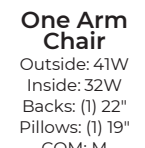

-100 Sofa
Outside: 102W Inside: 84W
Backs: (2) 22" Pillows: (2) 19"
COM: AC

-80 Sofa
Outside: 93W Inside: 75W
Backs: (2) 22" Pillows: (2) 19"
COM: AA

-70 Sofa
Outside: 84W Inside: 66W
Backs: (2) 22" Pillows: (2) 19"
COM: V

-40 Loveseat
Outside: 66W Inside: 48W
Backs: (2) 22" Pillows: (2) 19"
COM: U

-60 Chair 1/2
Outside: 44W Inside: 27W
Pillows: (2) 19"
COM: N

-55 Ottoman
40.5W x 40.5D x 20H
COM: H
Arm Code: A
Back Code: Z

-64 Ottoman
39W x 25D x 18H
COM: E
Arm Code: A
Back Code: Z

-41 Armless Loveseat
Outside: 81W Inside: 81W
Backs: (2) 22" Pillows: (2) 19"
COM: T

-51 Armless Chair
Outside: 40.5W Inside: 40.5W
Backs: (1) 22" Pillows: (1) 19"
COM: L
Arm Code: A

-53 Left Arm Chair

One Arm Chair
Outside: 41W Inside: 32W
Backs: (1) 22" Pillows: (1) 19"
COM: M

-52 Right Arm Chair

-43 Left Arm Loveseat

One Arm Loveseat
Outside: 82W Inside: 72W
Backs: (2) 22" Pillows: (2) 19"
COM: T