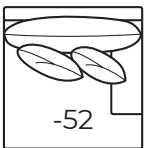

-40 Loveseat
Outside: 66W Inside: 48W
Backs: (2) 22" Pillows: (2) 19"
COM: U

-60 Chair 1/2
Outside: 44W Inside: 27W
Pillows: (2) 19"
COM: N

-55 Ottoman
40.5W x 40.5D x 20H
COM: H
Arm Code: A
Back Code: Z

-64 Ottoman
39W x 25D x 18H
COM: E
Arm Code: A
Back Code: Z

-41 Armless Loveseat
Outside: 81W Inside: 81W
Backs: (2) 22" Pillows: (2) 19"
COM: T

-51 Armless Chair
Outside: 40.5W Inside: 40.5W
Backs: (1) 22" Pillows: (1) 19"
COM: L
Arm Code: A

-53 Left Arm Chair

One Arm Chair
Outside: 41W Inside: 32W
Backs: (1) 22" Pillows: (1) 19"
COM: M

-52 Right Arm Chair

-43 Left Arm Loveseat

One Arm Loveseat
Outside: 82W Inside: 72W
Backs: (2) 22" Pillows: (2) 19"
COM: T