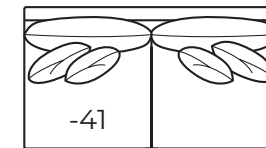

-41 Armless Loveseat
Outside: 81W Inside: 81W
Backs: (2) 22" Pillows: (2) 19"
COM: T