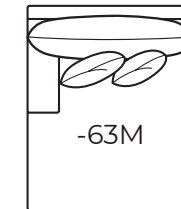

-53 Left Arm Chair

One Arm Chair
Outside: 41W Inside: 32W
Backs: (1) 22" Pillows: (1) 19"
COM: M

-52 Right Arm Chair

-43 Left Arm Loveseat

One Arm Loveseat
Outside: 82W Inside: 72W
Backs: (2) 22" Pillows: (2) 19"
COM: T

-42 Right Arm Loveseat

-63 Left Arm Chaise

One Arm Chaise
Outside: 41W Outside Depth: 86
Inside: 32W Backs: (1) 22"
Pillows: (1) 19" COM: T

-62 Right Arm Chaise

-37 Left Corner Chaise

Corner Chaise
Outside: 45W Inside: 27W
Outside Depth: 86 Backs: (1) 25"
Pillows: (2) 22" COM: V

-36 Right Corner Chaise

-63M Left Arm Media Chaise

One Arm Media Chaise
Outside: 53W Outside Depth: 65
Inside: 43W Backs: (1) 22"
Pillows: (1) 19" COM: R

-62M Right Arm Media Chaise

-31 Square Corner
Outside: 45W Inside: 27W
Backs: (1) 25" Pillows: (2) 22"
COM: R
Arm Code: A