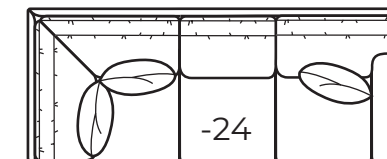

-31 Corner

Outside: 38W
Inside: 21W
COM: J

-25 Left Arm Corner Sofa

One Arm Corner Sofa

Outside: 94W
Inside: 70W
COM: X

-24 Right Arm Corner Sofa

-32 Round Corner

Outside: 69W Inside: 19W
Wall Depth: 50
COM: N