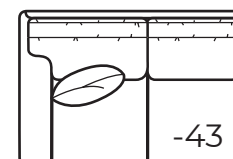

One Arm Loveseat

-43 Left Arm Loveseat