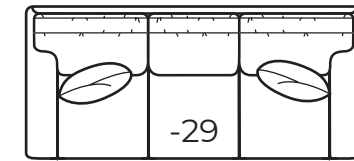

HOW TO ORDER:

-

STYLE NUMBER ITEM NUMBER STYLE OPTION

Example: 2800-10 PAD

Please note special order options on the order: fabric/leather selections, leg finish, and any upholstery and/or pillow treatments.

AVAILABLE ITEMS

All dimensions are approximate.

-10 Sofa

Outside: 84W Inside: 68W
COM: R

-20 Sofa

Outside: 90W Inside: 74W
COM: S

-29 Sleeper

Outside: 84W
Inside: 68W
COM: S