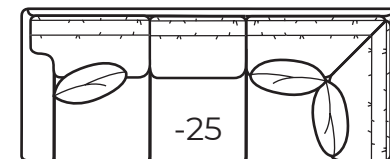

One Arm Corner Sofa

-25 Left Arm Corner Sofa