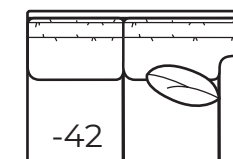

-23 Left Arm Sofa

One Arm Sofa

Outside: 80W
Inside: 72W
COM: Q

-22 Right Arm Sofa

-43 Left Arm Loveseat

One Arm Loveseat

Outside: 56W
Inside: 48W
COM: M

-42 Right Arm Loveseat