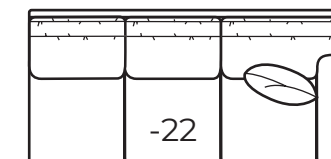

One Arm Sofa

Outside: 80W
Inside: 72W
COM: Q

-22 Right Arm Sofa