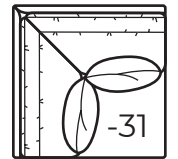

AVAILABLE ITEMS

All dimensions are approximate.

-10 Sofa

Outside: 84W Inside: 68W
COM: R

-20 Sofa

Outside: 90W Inside: 74W
COM: S

-29 Sleeper

Outside: 84W
Inside: 68W
COM: S

-40 Loveseat

Outside: 66W
Inside: 49W
COM: O

-28 Wedge Sofa

Outside: 124W Inside: 86W
COM: X

-50 Chair
-56 Swivel Chair

Outside: 40W Inside: 24W
COM: I

-55 Ottoman

32W x 22D x 18H
COM: E