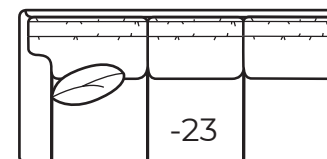

-31 Corner

Outside: 38W
Inside: 21W
COM: J

-25 Left Arm Corner Sofa

One Arm Corner Sofa

Outside: 94W
Inside: 70W
COM: X

-24 Right Arm Corner Sofa

-32 Round Corner

Outside: 69W Inside: 19W
Wall Depth: 50
COM: N