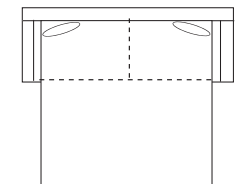

**Regular Sleeper
2 Seat**

Regular 2 Seat Sofa Sleeper-031 (2 over 2)
AR - L87" x D39" x H37"
AT - L83" x D39" x H37"
AS - L83" x D39" x H37"
AE - L83" x D39" x H37"

Chair

Chair-006
AR - L35" x D39" x H37"
AT - L31" x D39" x H37"
AS - L31" x D39" x H37"
AE - L31" x D39" x H37"

**Ottoman
(for -016 Chair)**

Ottoman-075
AR - L25" x D20" x H19"
AT - L25" x D20" x H19"
AS - L25" x D20" x H19"
AE - L25" x D20" x H19"

Ottoman

Ottoman-005
AR - L25" x D20" x H19"
AT - L25" x D20" x H19"
AS - L25" x D20" x H19"
AE - L25" x D20" x H19"