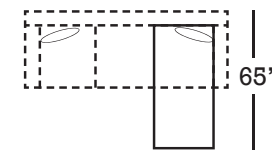

**Regular Sleeper
2 Seat**

Regular 2 Seat Sofa Sleeper-031 (2 over 2)
AR - L87" x D39" x H37"
AT - L83" x D39" x H37"
AS - L83" x D39" x H37"
AE - L83" x D39" x H37"

Chair

Chair-006
AR - L35" x D39" x H37"
AT - L31" x D39" x H37"
AS - L31" x D39" x H37"
AE - L31" x D39" x H37"

**Ottoman
(for -016 Chair)**

Ottoman-075
AR - L25" x D20" x H19"
AT - L25" x D20" x H19"
AS - L25" x D20" x H19"
AE - L25" x D20" x H19"

Ottoman

Ottoman-005
AR - L25" x D20" x H19"
AT - L25" x D20" x H19"
AS - L25" x D20" x H19"
AE - L25" x D20" x H19"

***Chaise Ottoman**

Chaise Ottoman-065 (for -002 Sofa)
AR - L29" x D53" x H21"
AT - L29" x D53" x H21"
AS - L29" x D53" x H21"
AE - L29" x D53" x H21"
*Ottoman-Top-066
See Brochure For Size

**Chaise Ottoman-165
(for -001 or -044 Sofas)**

AR - L27" x D53" x H21"
AT - L27" x D53" x H21"
AS - L27" x D53" x H21"
AE - L27" x D53" x H21"
*Ottoman-Top-166
See Brochure For Size

Swivel Chair

Swivel Chair-016
AR - L35" x D39" x H37"
AT - L31" x D39" x H37"
AS - L31" x D39" x H37"
AE - L31" x D39" x H37"