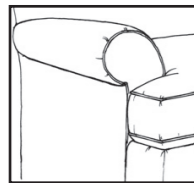

Jordan's FURNITURE

Custom Order Upholstery Collection
by CRAFTMASTER

Create Your Own Style In 5 Easy Steps

STEP 1: Choose your arm

1- Panel Arm

2- Sock Arm

3- Pleated Arm

4- Track Arm

5- English Arm

6- Panel Arm w/ Nails
0- Ottoman

STEP 2: Choose your back

1- Semi-Attached Knife Edge

2- Loose Knife Edge

3- Semi-Attached Boxed Back

4- Loose Boxed Back

0- Ottoman

2- Tapered Leg

3- Turned Leg

4- Tapered Leg w/
Nails on Front and
Sides of Base**

5- Turned Leg w/
Nails on Front and
Sides of Base**

STEP 4: Choose your item

Style Number	Item	W-D-H	Arm Height
#00	Ottoman	33x25x19	-
#00C	Conversation Ottoman	48x30x18	-
#05	Shallow Seat Depth Chair	34 to 42x37x37	25
#08 / #09	RAF / LAF Chair	28 to 32x40x37	25
#10	Chair	34 to 42x40x37	25
#13	Armless Chair	23x40x37	-
#14	Pie Wedge	71x49x37	-
#21 / #22	RAF / LAF Cuddler	58 to 62x46x37	25
#25	Shallow Seat Depth Loveseat	54 to 62x37x37	25
#30	Loveseat	54 to 62x40x37	25
#31 / #32	RAF / LAF Loveseat	50 to 54x40x37	25
#33	Armless Loveseat	46x40x37	-
#34	Corner Wedge	40x40x37	-
#40	Shallow Seat Depth 3 Seat Sofa	79 to 87x37x37	25
#41 / #42	RAF / LAF Chaise	28 to 32x68x37	25
#45	Shallow Seat Depth 2 Seat Apt. Sofa	70 to 78x37x37	25
#47	Shallow Seat Depth 2 Seat Sofa	79 to 87x37x37	25
#50	3 Seat Sofa	79 to 87x40x37	25
#51 / #52	RAF / LAF Sofa	73 to 77x40x37	25
#51-68 / #52-68	RAF / LAF Queen Sleeper	76 to 80x40x37	25
#51-98 / #52-98	RAF / LAF Queen Memory Foam Sleeper	76 to 80x40x37	25
#54	Extended 3 Seat Sofa	92 to 100x40x37	25
#55	2 Seat Apt. Sofa	70 to 78x40x37	25
#56	Conversational Sofa	104 to 112x38x37	25
#57	2 Seat Sofa	79 to 87x40x37	25
#58 / #59	RAF / LAF Sofa with Return	90 to 94x40x37	25
#60 / #90	Full Sleeper/Memory Foam Sleeper	70 to 78x40x37	25
#68 / #98	Queen Sleeper/Memory Foam Sleeper	79 to 87x40x37	25