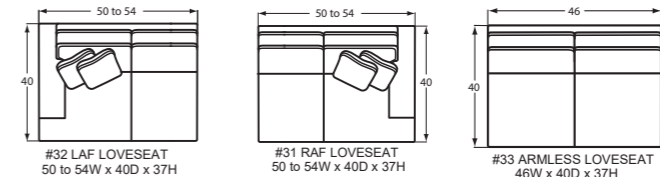

Available Pieces

SOFAS & LOVESEATS

CHAIRS & OTTOMANS

SECTIONAL PIECES

SLEEPERS