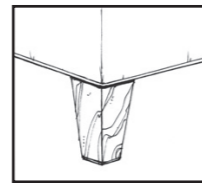

2- Tapered Leg

3- Turned Leg

4- Tapered Leg w/
Nails on Front and
Sides of Base**

5- Turned Leg w/
Nails on Front and
Sides of Base**

STEP 4: Choose your item

Style Number	Item	W-D-H	Arm Height
#00	Ottoman	33x25x19	-
#00C	Conversation Ottoman	48x30x18	-
#05	Shallow Seat Depth Chair	34 to 42x37x37	25
#08 / #09	RAF / LAF Chair	28 to 32x40x37	25
#10	Chair	34 to 42x40x37	25
#13	Armless Chair	23x40x37	-
#14	Pie Wedge	71x49x37	-
#21 / #22	RAF / LAF Cuddler	58 to 62x46x37	25
#25	Shallow Seat Depth Loveseat	54 to 62x37x37	25
#30	Loveseat	54 to 62x40x37	25
#31 / #32	RAF / LAF Loveseat	50 to 54x40x37	25
#33	Armless Loveseat	46x40x37	-
#34	Corner Wedge	40x40x37	-
#40	Shallow Seat Depth 3 Seat Sofa	79 to 87x37x37	25
#41 / #42	RAF / LAF Chaise	28 to 32x68x37	25
#45	Shallow Seat Depth 2 Seat Apt. Sofa	70 to 78x37x37	25
#47	Shallow Seat Depth 2 Seat Sofa	79 to 87x37x37	25
#50	3 Seat Sofa	79 to 87x40x37	25
#51 / #52	RAF / LAF Sofa	73 to 77x40x37	25
#51-68 / #52-68	RAF / LAF Queen Sleeper	76 to 80x40x37	25
#51-98 / #52-98	RAF / LAF Queen Memory Foam Sleeper	76 to 80x40x37	25
#54	Extended 3 Seat Sofa	92 to 100x40x37	25
#55	2 Seat Apt. Sofa	70 to 78x40x37	25
#56	Conversational Sofa	104 to 112x38x37	25
#57	2 Seat Sofa	79 to 87x40x37	25
#58 / #59	RAF / LAF Sofa with Return	90 to 94x40x37	25
#60 / #90	Full Sleeper/Memory Foam Sleeper	70 to 78x40x37	25
#68 / #98	Queen Sleeper/Memory Foam Sleeper	79 to 87x40x37	25