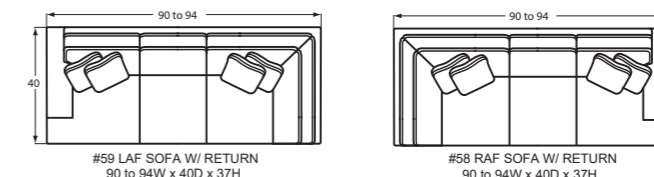

Available Pieces

SOFAS & LOVESEATS

CHAIRS & OTTOMANS

SECTIONAL PIECES

SLEEPERS