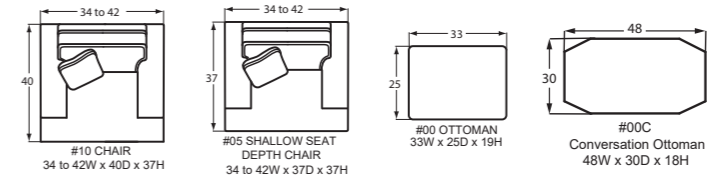

Available Pieces

SOFAS & LOVESEATS

CHAIRS & OTTOMANS

SECTIONAL PIECES

SLEEPERS