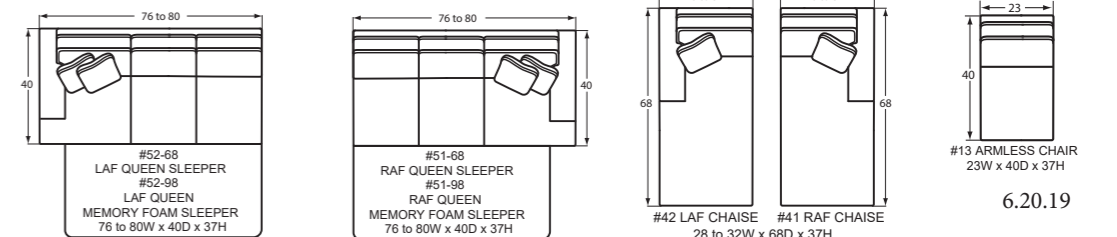

Available Pieces

SOFAS & LOVESEATS

CHAIRS & OTTOMANS

SECTIONAL PIECES

SLEEPERS