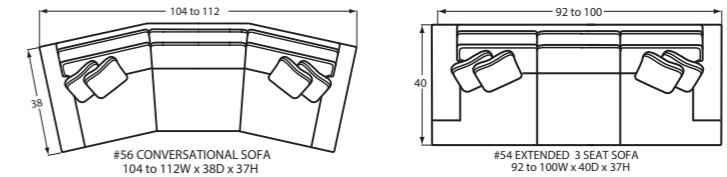

Available Pieces

SOFAS & LOVESEATS

CHAIRS & OTTOMANS

SECTIONAL PIECES

SLEEPERS