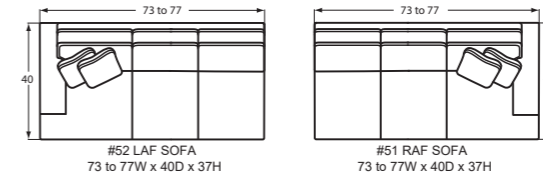

Available Pieces

SOFAS & LOVESEATS

CHAIRS & OTTOMANS

SECTIONAL PIECES

SLEEPERS