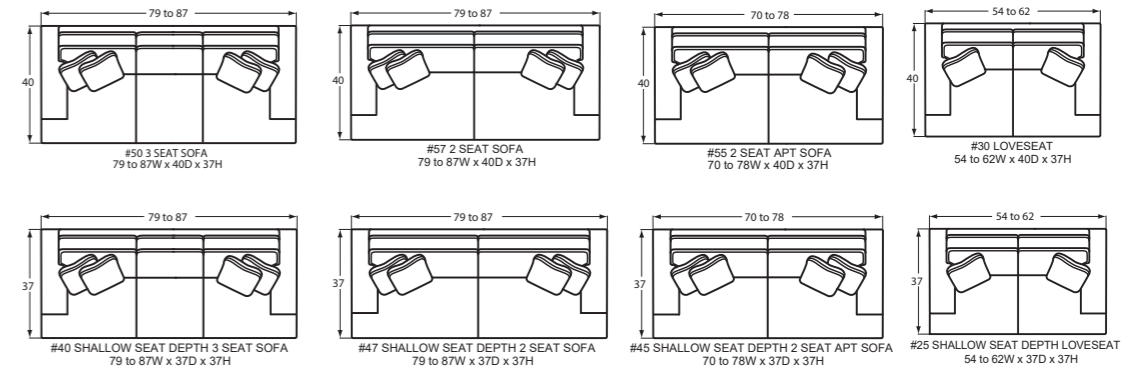

Available Pieces

SOFAS & LOVESEATS

CHAIRS & OTTOMANS

SECTIONAL PIECES

SLEEPERS