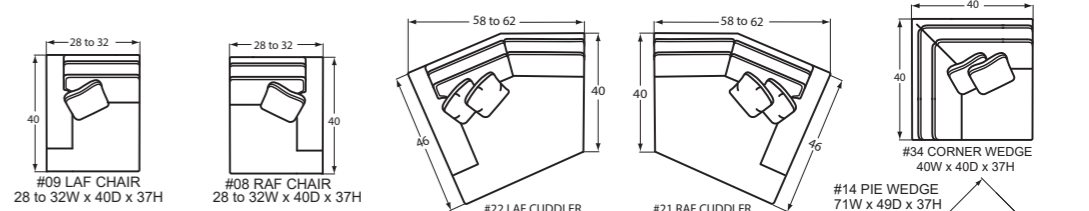

Available Pieces

SOFAS & LOVESEATS

CHAIRS & OTTOMANS

SECTIONAL PIECES

SLEEPERS