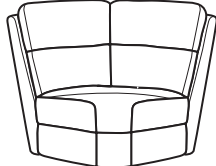

**-50 Recliner**  
**-50M Power Recliner**  
**-50H Power Recliner with Power Headrest**

42H 38W 41D  
 19SH 21SW 21SD 24AH 68OD 4WC

-51 Rocking Recliner, -51M Power Rocking Recliner, -51H Power Rocking Recliner with Power Headrest, & -53 Swivel Gliding Recliner also available | 14WC

**-19 Armless Chair**

42H 27W 39D  
 20SH 27SW 21SD

**-23 Full Wedge**

42H 64W 39D  
 20SH 41SW 21SD

**-57/-58 LAF/RAF Recliner**  
**-57M/-58M LAF/RAF Power Recliner**  
**-57H/-58H LAF/RAF Power Recliner with Power Headrest**