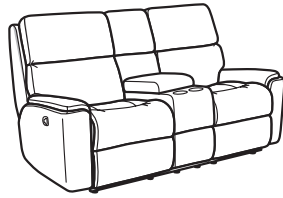

-601 Reclining Loveseat with Console
-601M Power Reclining Loveseat with Console
-601H Power Reclining Loveseat with Console and Power Headrests

42H 76W 39D
20SH 60SW 21SD 24AH 68OD 5WC