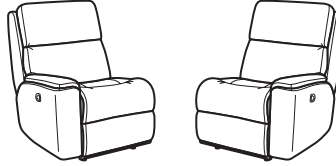

**-50 Recliner**  
**-50M Power Recliner**  
**-50H Power Recliner with Power Headrest**

42H 38W 41D  
 19SH 21SW 21SD 24AH 68OD 4WC

-51 Rocking Recliner, -51M Power Rocking Recliner, -51H Power Rocking Recliner with Power Headrest, & -53 Swivel Gliding Recliner also available | 14WC

**-19 Armless Chair**

42H 27W 39D  
 20SH 27SW 21SD

**-23 Full Wedge**

42H 64W 39D  
 20SH 41SW 21SD

**-57/-58 LAF/RAF Recliner**  
**-57M/-58M LAF/RAF Power Recliner**  
**-57H/-58H LAF/RAF Power Recliner with Power Headrest**