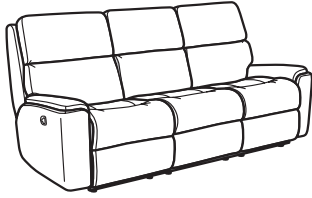

# FLEXSTEEL®

Fabric 2904 | Leather 3904

SH = Seat Height | SW = Seat Width | SD = Seat Depth  
 AH = Arm Height | OD = Open Depth | WC = Wall Clearance

## MOTION SOFA GROUP & SECTIONAL COLLECTION

**-62 Reclining Sofa**  
**-62M Power Reclining Sofa**  
**-62H Power Reclining Sofa with Power Headrests**  
**-62L Power Reclining Sofa with Power Headrests & Lumbar**