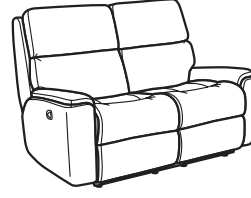

-60 Reclining Loveseat
-60M Power Reclining Loveseat
-60H Power Reclining Loveseat with Power Headrests

42H 64W 39D
20SH 48SW 21SD 24AH 68OD 5WC