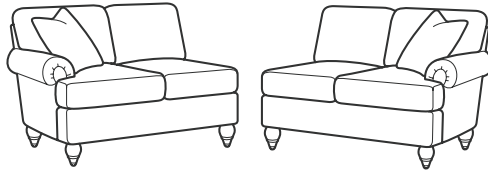

Fabric 5018 | 5038 (Roll Arms)

SH = Seat Height | SW = Seat Width | SD = Seat Depth | AH = Arm Height

## 5018 SOFA GROUP & SECTIONAL COLLECTION

**-31 Sofa**

37H 86W 39D  
22SH 72SW 22SD 26AH

**-20 Loveseat**

37H 62W 39D  
22SH 48SW 22SD 26AH

**-10 Chair**

37H 38W 39D  
22SH 24SW 22SD 26AH

**-08 Ottoman**

19H 29W 26D

**-19 Armless Chair**

37H 24W 39D  
22SH 24SW 22SD

**-27/-28 LAF/RAF Loveseat**

37H 55W 39D  
22SH 38SW 22SD

**-33/-34 LAF/RAF Corner Sofa**

37H 90W 39D  
22SH 68SW 22SD

## 5038 SOFA GROUP & SECTIONAL COLLECTION

**-31 Sofa**

37H 82W 39D  
22SH 72SW 22SD 26AH

**-20 Loveseat**

37H 58W 39D  
22SH 48SW 22SD 26AH

**-10 Chair**

37H 34W 39D  
22SH 24SW 22SD 26AH

**-08 Ottoman**