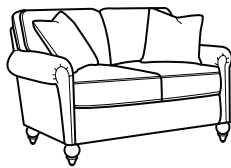

Fabric 5018 | 5038 (Roll Arms)

SH = Seat Height | SW = Seat Width | SD = Seat Depth | AH = Arm Height

## 5018 SOFA GROUP & SECTIONAL COLLECTION

**-31 Sofa**

37H 86W 39D  
22SH 72SW 22SD 26AH

**-20 Loveseat**

37H 62W 39D  
22SH 48SW 22SD 26AH

**-10 Chair**

37H 38W 39D  
22SH 24SW 22SD 26AH

**-08 Ottoman**

19H 29W 26D

**-19 Armless Chair**

37H 24W 39D  
22SH 24SW 22SD

**-27/-28 LAF/RAF Loveseat**

37H 55W 39D  
22SH 38SW 22SD

**-33/-34 LAF/RAF Corner Sofa**

37H 90W 39D  
22SH 68SW 22SD

## 5038 SOFA GROUP & SECTIONAL COLLECTION

**-31 Sofa**

37H 82W 39D  
22SH 72SW 22SD 26AH

**-20 Loveseat**

37H 58W 39D  
22SH 48SW 22SD 26AH

**-10 Chair**

37H 34W 39D  
22SH 24SW 22SD 26AH

**-08 Ottoman**