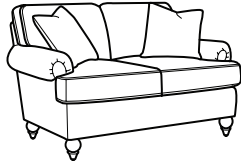

Fabric 5018 | 5038 (Roll Arms)

SH = Seat Height | SW = Seat Width | SD = Seat Depth | AH = Arm Height

## 5018 SOFA GROUP & SECTIONAL COLLECTION

**-31 Sofa**

37H 86W 39D  
22SH 72SW 22SD 26AH

**-20 Loveseat**

37H 62W 39D  
22SH 48SW 22SD 26AH

**-10 Chair**

37H 38W 39D  
22SH 24SW 22SD 26AH

**-08 Ottoman**

19H 29W 26D

**-19 Armless Chair**

37H 24W 39D  
22SH 24SW 22SD

**-27/-28 LAF/RAF Loveseat**

37H 55W 39D  
22SH 38SW 22SD

**-33/-34 LAF/RAF Corner Sofa**

37H 90W 39D  
22SH 68SW 22SD

## 5038 SOFA GROUP & SECTIONAL COLLECTION

**-31 Sofa**

37H 82W 39D  
22SH 72SW 22SD 26AH

**-20 Loveseat**

37H 58W 39D  
22SH 48SW 22SD 26AH

**-10 Chair**

37H 34W 39D  
22SH 24SW 22SD 26AH

**-08 Ottoman**