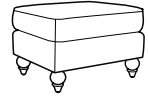

Fabric 5018 | 5038 (Roll Arms)

SH = Seat Height | SW = Seat Width | SD = Seat Depth | AH = Arm Height

## 5018 SOFA GROUP & SECTIONAL COLLECTION

**-31 Sofa**

37H 86W 39D  
22SH 72SW 22SD 26AH

**-20 Loveseat**

37H 62W 39D  
22SH 48SW 22SD 26AH

**-10 Chair**

37H 38W 39D  
22SH 24SW 22SD 26AH

**-08 Ottoman**

19H 29W 26D

**-19 Armless Chair**

37H 24W 39D  
22SH 24SW 22SD

**-27/-28 LAF/RAF Loveseat**

37H 55W 39D  
22SH 38SW 22SD

**-33/-34 LAF/RAF Corner Sofa**

37H 90W 39D  
22SH 68SW 22SD

## 5038 SOFA GROUP & SECTIONAL COLLECTION

**-31 Sofa**

37H 82W 39D  
22SH 72SW 22SD 26AH

**-20 Loveseat**

37H 58W 39D  
22SH 48SW 22SD 26AH

**-10 Chair**

37H 34W 39D  
22SH 24SW 22SD 26AH

**-08 Ottoman**