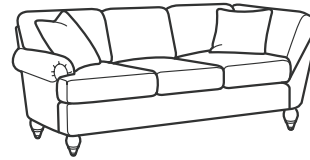

Fabric 5018 | 5038 (Roll Arms)

SH = Seat Height | SW = Seat Width | SD = Seat Depth | AH = Arm Height

## 5018 SOFA GROUP & SECTIONAL COLLECTION

**-31 Sofa**

37H 86W 39D  
22SH 72SW 22SD 26AH

**-20 Loveseat**

37H 62W 39D  
22SH 48SW 22SD 26AH

**-10 Chair**

37H 38W 39D  
22SH 24SW 22SD 26AH

**-08 Ottoman**

19H 29W 26D

**-19 Armless Chair**

37H 24W 39D  
22SH 24SW 22SD

**-27/-28 LAF/RAF Loveseat**

37H 55W 39D  
22SH 38SW 22SD

**-33/-34 LAF/RAF Corner Sofa**

37H 90W 39D  
22SH 68SW 22SD

## 5038 SOFA GROUP & SECTIONAL COLLECTION

**-31 Sofa**

37H 82W 39D  
22SH 72SW 22SD 26AH

**-20 Loveseat**

37H 58W 39D  
22SH 48SW 22SD 26AH

**-10 Chair**

37H 34W 39D  
22SH 24SW 22SD 26AH

**-08 Ottoman**