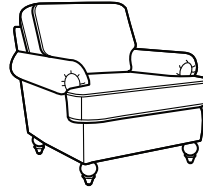

Fabric 5018 | 5038 (Roll Arms)

SH = Seat Height | SW = Seat Width | SD = Seat Depth | AH = Arm Height

## 5018 SOFA GROUP & SECTIONAL COLLECTION

**-31 Sofa**

37H 86W 39D  
22SH 72SW 22SD 26AH

**-20 Loveseat**

37H 62W 39D  
22SH 48SW 22SD 26AH

**-10 Chair**

37H 38W 39D  
22SH 24SW 22SD 26AH

**-08 Ottoman**

19H 29W 26D

**-19 Armless Chair**

37H 24W 39D  
22SH 24SW 22SD

**-27/-28 LAF/RAF Loveseat**

37H 55W 39D  
22SH 38SW 22SD

**-33/-34 LAF/RAF Corner Sofa**

37H 90W 39D  
22SH 68SW 22SD

## 5038 SOFA GROUP & SECTIONAL COLLECTION

**-31 Sofa**

37H 82W 39D  
22SH 72SW 22SD 26AH

**-20 Loveseat**

37H 58W 39D  
22SH 48SW 22SD 26AH

**-10 Chair**

37H 34W 39D  
22SH 24SW 22SD 26AH

**-08 Ottoman**