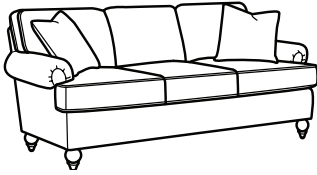

Fabric 5018 | 5038 (Roll Arms)

SH = Seat Height | SW = Seat Width | SD = Seat Depth | AH = Arm Height

## 5018 SOFA GROUP & SECTIONAL COLLECTION

**-31 Sofa**

37H 86W 39D  
22SH 72SW 22SD 26AH

**-20 Loveseat**

37H 62W 39D  
22SH 48SW 22SD 26AH

**-10 Chair**

37H 38W 39D  
22SH 24SW 22SD 26AH

**-08 Ottoman**

19H 29W 26D

**-19 Armless Chair**

37H 24W 39D  
22SH 24SW 22SD

**-27/-28 LAF/RAF Loveseat**

37H 55W 39D  
22SH 38SW 22SD

**-33/-34 LAF/RAF Corner Sofa**

37H 90W 39D  
22SH 68SW 22SD

## 5038 SOFA GROUP & SECTIONAL COLLECTION

**-31 Sofa**

37H 82W 39D  
22SH 72SW 22SD 26AH

**-20 Loveseat**

37H 58W 39D  
22SH 48SW 22SD 26AH

**-10 Chair**

37H 34W 39D  
22SH 24SW 22SD 26AH

**-08 Ottoman**