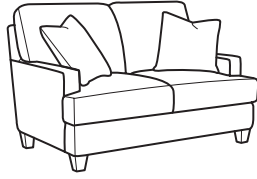

Fabric 5015 | 5035 (Track Arms)

SH = Seat Height | SW = Seat Width | SD = Seat Depth | AH = Arm Height

5015 SOFA GROUP & SECTIONAL COLLECTION

-31 Sofa

37H 82W 39D
22SH 72SW 22SD 26AH

-20 Loveseat

37H 58W 39D
22SH 48SW 22SD 26AH

-10 Chair

37H 34W 39D
22SH 24SW 22SD 26AH

-08 Ottoman

19H 29W 26D

-19 Armless Chair

37H 24W 39D
22SH 24SW 22SD

-27/-28 LAF/RAF Loveseat

37H 53W 39D
22SH 38SW 22SD

-33/-34 LAF/RAF Corner Sofa

37H 89W 39D
22SH 68SW 22SD

5035 SOFA GROUP & SECTIONAL COLLECTION

-31 Sofa

37H 82W 39D
22SH 72SW 22SD 26AH

-20 Loveseat

37H 58W 39D
22SH 48SW 22SD 26AH

-10 Chair

37H 34W 39D
22SH 24SW 22SD 26AH

-08 Ottoman

19H 29W 26D

-19 Armless Chair

37H 24W 39D
22SH 24SW 22SD

-27/-28 LAF/RAF Loveseat

37H 53W 39D
22SH 38SW 22SD

-33/-34 LAF/RAF Corner Sofa