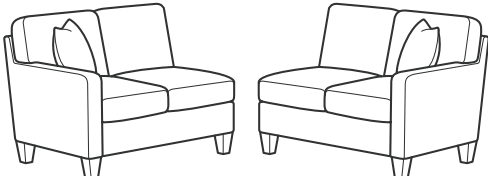

Fabric 5015 | 5035 (Track Arms)

SH = Seat Height | SW = Seat Width | SD = Seat Depth | AH = Arm Height

5015 SOFA GROUP & SECTIONAL COLLECTION

-31 Sofa

37H 82W 39D
22SH 72SW 22SD 26AH

-20 Loveseat

37H 58W 39D
22SH 48SW 22SD 26AH

-10 Chair

37H 34W 39D
22SH 24SW 22SD 26AH

-08 Ottoman

19H 29W 26D

-19 Armless Chair

37H 24W 39D
22SH 24SW 22SD

-27/-28 LAF/RAF Loveseat

37H 53W 39D
22SH 38SW 22SD

-33/-34 LAF/RAF Corner Sofa

37H 89W 39D
22SH 68SW 22SD

5035 SOFA GROUP & SECTIONAL COLLECTION

-31 Sofa

37H 82W 39D
22SH 72SW 22SD 26AH

-20 Loveseat

37H 58W 39D
22SH 48SW 22SD 26AH

-10 Chair

37H 34W 39D
22SH 24SW 22SD 26AH

-08 Ottoman

19H 29W 26D

-19 Armless Chair

37H 24W 39D
22SH 24SW 22SD

-27/-28 LAF/RAF Loveseat

37H 53W 39D
22SH 38SW 22SD

-33/-34 LAF/RAF Corner Sofa