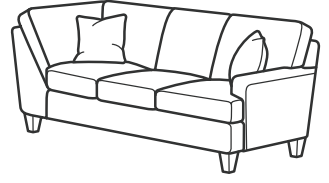

Fabric 5015 | 5035 (Track Arms)

SH = Seat Height | SW = Seat Width | SD = Seat Depth | AH = Arm Height

5015 SOFA GROUP & SECTIONAL COLLECTION

-31 Sofa

37H 82W 39D
22SH 72SW 22SD 26AH

-20 Loveseat

37H 58W 39D
22SH 48SW 22SD 26AH

-10 Chair

37H 34W 39D
22SH 24SW 22SD 26AH

-08 Ottoman

19H 29W 26D

-19 Armless Chair

37H 24W 39D
22SH 24SW 22SD

-27/-28 LAF/RAF Loveseat

37H 53W 39D
22SH 38SW 22SD

-33/-34 LAF/RAF Corner Sofa

37H 89W 39D
22SH 68SW 22SD

5035 SOFA GROUP & SECTIONAL COLLECTION

-31 Sofa

37H 82W 39D
22SH 72SW 22SD 26AH

-20 Loveseat

37H 58W 39D
22SH 48SW 22SD 26AH

-10 Chair

37H 34W 39D
22SH 24SW 22SD 26AH

-08 Ottoman

19H 29W 26D

-19 Armless Chair

37H 24W 39D
22SH 24SW 22SD

-27/-28 LAF/RAF Loveseat

37H 53W 39D
22SH 38SW 22SD

-33/-34 LAF/RAF Corner Sofa