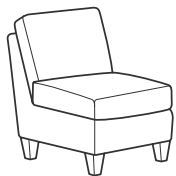

Fabric 5015 | 5035 (Track Arms)

SH = Seat Height | SW = Seat Width | SD = Seat Depth | AH = Arm Height

5015 SOFA GROUP & SECTIONAL COLLECTION

-31 Sofa

37H 82W 39D
22SH 72SW 22SD 26AH

-20 Loveseat

37H 58W 39D
22SH 48SW 22SD 26AH

-10 Chair

37H 34W 39D
22SH 24SW 22SD 26AH

-08 Ottoman

19H 29W 26D

-19 Armless Chair

37H 24W 39D
22SH 24SW 22SD

-27/-28 LAF/RAF Loveseat

37H 53W 39D
22SH 38SW 22SD

-33/-34 LAF/RAF Corner Sofa

37H 89W 39D
22SH 68SW 22SD

5035 SOFA GROUP & SECTIONAL COLLECTION

-31 Sofa

37H 82W 39D
22SH 72SW 22SD 26AH

-20 Loveseat

37H 58W 39D
22SH 48SW 22SD 26AH

-10 Chair

37H 34W 39D
22SH 24SW 22SD 26AH

-08 Ottoman

19H 29W 26D

-19 Armless Chair

37H 24W 39D
22SH 24SW 22SD

-27/-28 LAF/RAF Loveseat

37H 53W 39D
22SH 38SW 22SD

-33/-34 LAF/RAF Corner Sofa