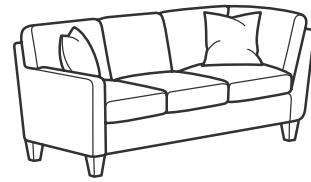

Fabric 5015 | 5035 (Track Arms)

SH = Seat Height | SW = Seat Width | SD = Seat Depth | AH = Arm Height

5015 SOFA GROUP & SECTIONAL COLLECTION

-31 Sofa

37H 82W 39D
22SH 72SW 22SD 26AH

-20 Loveseat

37H 58W 39D
22SH 48SW 22SD 26AH

-10 Chair

37H 34W 39D
22SH 24SW 22SD 26AH

-08 Ottoman

19H 29W 26D

-19 Armless Chair

37H 24W 39D
22SH 24SW 22SD

-27/-28 LAF/RAF Loveseat

37H 53W 39D
22SH 38SW 22SD

-33/-34 LAF/RAF Corner Sofa

37H 89W 39D
22SH 68SW 22SD

5035 SOFA GROUP & SECTIONAL COLLECTION

-31 Sofa

37H 82W 39D
22SH 72SW 22SD 26AH

-20 Loveseat

37H 58W 39D
22SH 48SW 22SD 26AH

-10 Chair

37H 34W 39D
22SH 24SW 22SD 26AH

-08 Ottoman

19H 29W 26D

-19 Armless Chair

37H 24W 39D
22SH 24SW 22SD

-27/-28 LAF/RAF Loveseat

37H 53W 39D
22SH 38SW 22SD

-33/-34 LAF/RAF Corner Sofa