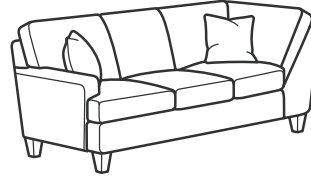

Fabric 5015 | 5035 (Track Arms)

SH = Seat Height | SW = Seat Width | SD = Seat Depth | AH = Arm Height

5015 SOFA GROUP & SECTIONAL COLLECTION

-31 Sofa

37H 82W 39D
22SH 72SW 22SD 26AH

-20 Loveseat

37H 58W 39D
22SH 48SW 22SD 26AH

-10 Chair

37H 34W 39D
22SH 24SW 22SD 26AH

-08 Ottoman

19H 29W 26D

-19 Armless Chair

37H 24W 39D
22SH 24SW 22SD

-27/-28 LAF/RAF Loveseat

37H 53W 39D
22SH 38SW 22SD

-33/-34 LAF/RAF Corner Sofa

37H 89W 39D
22SH 68SW 22SD

5035 SOFA GROUP & SECTIONAL COLLECTION

-31 Sofa

37H 82W 39D
22SH 72SW 22SD 26AH

-20 Loveseat

37H 58W 39D
22SH 48SW 22SD 26AH

-10 Chair

37H 34W 39D
22SH 24SW 22SD 26AH

-08 Ottoman

19H 29W 26D

-19 Armless Chair

37H 24W 39D
22SH 24SW 22SD

-27/-28 LAF/RAF Loveseat

37H 53W 39D
22SH 38SW 22SD

-33/-34 LAF/RAF Corner Sofa