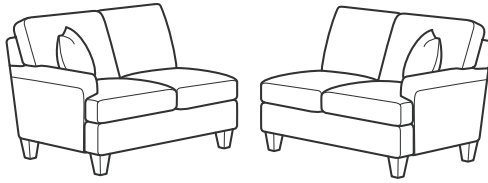

Fabric 5015 | 5035 (Track Arms)

SH = Seat Height | SW = Seat Width | SD = Seat Depth | AH = Arm Height

5015 SOFA GROUP & SECTIONAL COLLECTION

-31 Sofa

37H 82W 39D
22SH 72SW 22SD 26AH

-20 Loveseat

37H 58W 39D
22SH 48SW 22SD 26AH

-10 Chair

37H 34W 39D
22SH 24SW 22SD 26AH

-08 Ottoman

19H 29W 26D

-19 Armless Chair

37H 24W 39D
22SH 24SW 22SD

-27/-28 LAF/RAF Loveseat

37H 53W 39D
22SH 38SW 22SD

-33/-34 LAF/RAF Corner Sofa

37H 89W 39D
22SH 68SW 22SD

5035 SOFA GROUP & SECTIONAL COLLECTION

-31 Sofa

37H 82W 39D
22SH 72SW 22SD 26AH

-20 Loveseat

37H 58W 39D
22SH 48SW 22SD 26AH

-10 Chair

37H 34W 39D
22SH 24SW 22SD 26AH

-08 Ottoman

19H 29W 26D

-19 Armless Chair

37H 24W 39D
22SH 24SW 22SD

-27/-28 LAF/RAF Loveseat

37H 53W 39D
22SH 38SW 22SD

-33/-34 LAF/RAF Corner Sofa