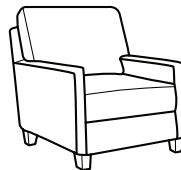

Fabric 5015 | 5035 (Track Arms)

SH = Seat Height | SW = Seat Width | SD = Seat Depth | AH = Arm Height

5015 SOFA GROUP & SECTIONAL COLLECTION

-31 Sofa

37H 82W 39D
22SH 72SW 22SD 26AH

-20 Loveseat

37H 58W 39D
22SH 48SW 22SD 26AH

-10 Chair

37H 34W 39D
22SH 24SW 22SD 26AH

-08 Ottoman

19H 29W 26D

-19 Armless Chair

37H 24W 39D
22SH 24SW 22SD

-27/-28 LAF/RAF Loveseat

37H 53W 39D
22SH 38SW 22SD

-33/-34 LAF/RAF Corner Sofa

37H 89W 39D
22SH 68SW 22SD

5035 SOFA GROUP & SECTIONAL COLLECTION

-31 Sofa

37H 82W 39D
22SH 72SW 22SD 26AH

-20 Loveseat

37H 58W 39D
22SH 48SW 22SD 26AH

-10 Chair

37H 34W 39D
22SH 24SW 22SD 26AH

-08 Ottoman

19H 29W 26D

-19 Armless Chair

37H 24W 39D
22SH 24SW 22SD

-27/-28 LAF/RAF Loveseat

37H 53W 39D
22SH 38SW 22SD

-33/-34 LAF/RAF Corner Sofa