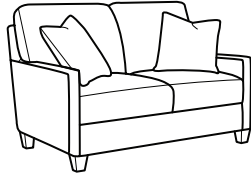

Fabric 5015 | 5035 (Track Arms)

SH = Seat Height | SW = Seat Width | SD = Seat Depth | AH = Arm Height

5015 SOFA GROUP & SECTIONAL COLLECTION

-31 Sofa

37H 82W 39D
22SH 72SW 22SD 26AH

-20 Loveseat

37H 58W 39D
22SH 48SW 22SD 26AH

-10 Chair

37H 34W 39D
22SH 24SW 22SD 26AH

-08 Ottoman

19H 29W 26D

-19 Armless Chair

37H 24W 39D
22SH 24SW 22SD

-27/-28 LAF/RAF Loveseat

37H 53W 39D
22SH 38SW 22SD

-33/-34 LAF/RAF Corner Sofa

37H 89W 39D
22SH 68SW 22SD

5035 SOFA GROUP & SECTIONAL COLLECTION

-31 Sofa

37H 82W 39D
22SH 72SW 22SD 26AH

-20 Loveseat

37H 58W 39D
22SH 48SW 22SD 26AH

-10 Chair

37H 34W 39D
22SH 24SW 22SD 26AH

-08 Ottoman

19H 29W 26D

-19 Armless Chair

37H 24W 39D
22SH 24SW 22SD

-27/-28 LAF/RAF Loveseat

37H 53W 39D
22SH 38SW 22SD

-33/-34 LAF/RAF Corner Sofa