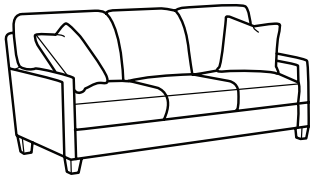

Fabric 5015 | 5035 (Track Arms)

SH = Seat Height | SW = Seat Width | SD = Seat Depth | AH = Arm Height

5015 SOFA GROUP & SECTIONAL COLLECTION

-31 Sofa

37H 82W 39D
22SH 72SW 22SD 26AH

-20 Loveseat

37H 58W 39D
22SH 48SW 22SD 26AH

-10 Chair

37H 34W 39D
22SH 24SW 22SD 26AH

-08 Ottoman

19H 29W 26D

-19 Armless Chair

37H 24W 39D
22SH 24SW 22SD

-27/-28 LAF/RAF Loveseat

37H 53W 39D
22SH 38SW 22SD

-33/-34 LAF/RAF Corner Sofa

37H 89W 39D
22SH 68SW 22SD

5035 SOFA GROUP & SECTIONAL COLLECTION

-31 Sofa

37H 82W 39D
22SH 72SW 22SD 26AH

-20 Loveseat

37H 58W 39D
22SH 48SW 22SD 26AH

-10 Chair

37H 34W 39D
22SH 24SW 22SD 26AH

-08 Ottoman

19H 29W 26D

-19 Armless Chair

37H 24W 39D
22SH 24SW 22SD

-27/-28 LAF/RAF Loveseat

37H 53W 39D
22SH 38SW 22SD

-33/-34 LAF/RAF Corner Sofa