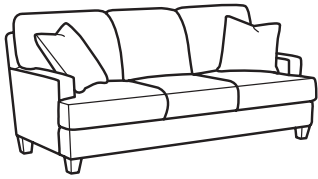

Fabric 5015 | 5035 (Track Arms)

SH = Seat Height | SW = Seat Width | SD = Seat Depth | AH = Arm Height

5015 SOFA GROUP & SECTIONAL COLLECTION

-31 Sofa

37H 82W 39D
22SH 72SW 22SD 26AH

-20 Loveseat

37H 58W 39D
22SH 48SW 22SD 26AH

-10 Chair

37H 34W 39D
22SH 24SW 22SD 26AH

-08 Ottoman

19H 29W 26D

-19 Armless Chair

37H 24W 39D
22SH 24SW 22SD

-27/-28 LAF/RAF Loveseat

37H 53W 39D
22SH 38SW 22SD

-33/-34 LAF/RAF Corner Sofa

37H 89W 39D
22SH 68SW 22SD

5035 SOFA GROUP & SECTIONAL COLLECTION

-31 Sofa

37H 82W 39D
22SH 72SW 22SD 26AH

-20 Loveseat

37H 58W 39D
22SH 48SW 22SD 26AH

-10 Chair

37H 34W 39D
22SH 24SW 22SD 26AH

-08 Ottoman

19H 29W 26D

-19 Armless Chair

37H 24W 39D
22SH 24SW 22SD

-27/-28 LAF/RAF Loveseat

37H 53W 39D
22SH 38SW 22SD

-33/-34 LAF/RAF Corner Sofa