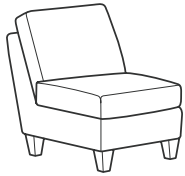

Fabric 5015 | 5035 (Track Arms)

SH = Seat Height | SW = Seat Width | SD = Seat Depth | AH = Arm Height

5015 SOFA GROUP & SECTIONAL COLLECTION

-31 Sofa

37H 82W 39D
22SH 72SW 22SD 26AH

-20 Loveseat

37H 58W 39D
22SH 48SW 22SD 26AH

-10 Chair

37H 34W 39D
22SH 24SW 22SD 26AH

-08 Ottoman

19H 29W 26D

-19 Armless Chair

37H 24W 39D
22SH 24SW 22SD

-27/-28 LAF/RAF Loveseat

37H 53W 39D
22SH 38SW 22SD

-33/-34 LAF/RAF Corner Sofa

37H 89W 39D
22SH 68SW 22SD

5035 SOFA GROUP & SECTIONAL COLLECTION

-31 Sofa

37H 82W 39D
22SH 72SW 22SD 26AH

-20 Loveseat

37H 58W 39D
22SH 48SW 22SD 26AH

-10 Chair

37H 34W 39D
22SH 24SW 22SD 26AH

-08 Ottoman

19H 29W 26D

-19 Armless Chair

37H 24W 39D
22SH 24SW 22SD

-27/-28 LAF/RAF Loveseat

37H 53W 39D
22SH 38SW 22SD

-33/-34 LAF/RAF Corner Sofa