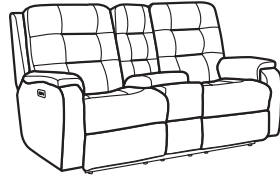

Fabric 2810 | Leather 3810

SH = Seat Height | SW = Seat Width | SD = Seat Depth
AH = Arm Height | OD = Open Depth | WC = Wall Clearance

MOTION SOFA GROUP & SECTIONAL COLLECTION

-62 Reclining Sofa
-62M Power Reclining Sofa
-62H Power Reclining Sofa with Power Headrests
-62L Power Reclining Sofa with Power Headrests & Lumbar

43H 87W 42D
 20SH 71SW 22SD 26AH 70OD 8WC

-601 Reclining Loveseat with Console
-601M Power Reclining Loveseat with Console
-601H Power Reclining Loveseat with Console and Power Headrests
-601L Power Reclining Loveseat with Console, Power Headrests, & Lumbar