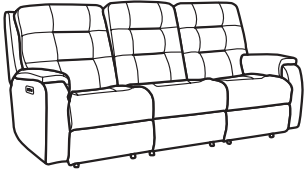

Fabric 2810 | Leather 3810

SH = Seat Height | SW = Seat Width | SD = Seat Depth
AH = Arm Height | OD = Open Depth | WC = Wall Clearance

MOTION SOFA GROUP & SECTIONAL COLLECTION

-62 Reclining Sofa
-62M Power Reclining Sofa
-62H Power Reclining Sofa with Power Headrests
-62L Power Reclining Sofa with Power Headrests & Lumbar

43H 87W 42D
 20SH 71SW 22SD 26AH 70OD 8WC

-601 Reclining Loveseat with Console
-601M Power Reclining Loveseat with Console
-601H Power Reclining Loveseat with Console and Power Headrests
-601L Power Reclining Loveseat with Console, Power Headrests, & Lumbar

43H 76W 42D
 20SH 60SW 22SD 26AH 70OD 8WC

-60 Reclining Loveseat
-60M Power Reclining Loveseat
-60H Power Reclining Loveseat with Power Headrests
-60L Power Reclining Loveseat with Power Headrests & Lumbar