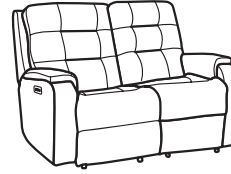

Fabric 2810 | Leather 3810

SH = Seat Height | SW = Seat Width | SD = Seat Depth
AH = Arm Height | OD = Open Depth | WC = Wall Clearance

MOTION SOFA GROUP & SECTIONAL COLLECTION

-62 Reclining Sofa
-62M Power Reclining Sofa
-62H Power Reclining Sofa with Power Headrests
-62L Power Reclining Sofa with Power Headrests & Lumbar

43H 87W 42D
 20SH 71SW 22SD 26AH 70OD 8WC

-601 Reclining Loveseat with Console
-601M Power Reclining Loveseat with Console
-601H Power Reclining Loveseat with Console and Power Headrests
-601L Power Reclining Loveseat with Console, Power Headrests, & Lumbar

43H 76W 42D
 20SH 60SW 22SD 26AH 70OD 8WC

-60 Reclining Loveseat
-60M Power Reclining Loveseat
-60H Power Reclining Loveseat with Power Headrests
-60L Power Reclining Loveseat with Power Headrests & Lumbar