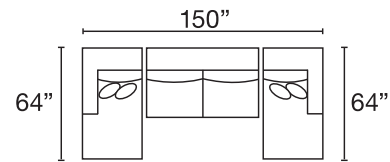

29GU-H-SAL-DBR

POPULAR CONFIGURATIONS

29GU-H-DHL-SAR
2-PC Chaise Sectional

29GU-H-SAL-DBR
2-PC Daybed Sectional

29GU-H-DHL-SAA-DHR
3-PC Dual Chaise Sectional

29GU-H-SAL-DOR-SAR
3-PC Corner Sectional

29GU-H-DHL-SAA-DOR-SAR
4-PC Gathering Sectional

C1GE-AC
Accent Chair

29GU-H-BEN
Bench Ottoman

5VHE-L-CBS
Cktl Bench Sq

MX30-FS
Foot Stool

Seat Height: 21" - Seat Depth: 25" - Arm Height: 25"

All dimensions are approximate.

August 2024