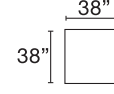

29GU-H-DBL
Daybed XD LHF

29GU-H-DBR
Daybed XD RHF

AVAILABLE LIVING ROOM PIECES

29GU-H-SXX
Sofa XXL/XD

29GU-H-SX
Sofa XL/XD

29GU-H-SAP
Sofa Apartment XD

29GU-H-S
Sofa XD

29GU-H-C2
Chair 1/2 XD

C1GE-AC
Accent Chair

29GU-H-BEN
Bench Ottoman

5VHE-L-CBS
Cktl Bench Sq

MX30-FS
Foot Stool

Seat Height: 21" - Seat Depth: 25" - Arm Height: 25"

All dimensions are approximate.

August 2024