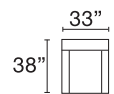

29GU-H-DBL
Daybed XD LHF

29GU-H-DBR
Daybed XD RHF

AVAILABLE LIVING ROOM PIECES

29GU-H-SXX
Sofa XXL/XD

29GU-H-SX
Sofa XL/XD

29GU-H-SAP
Sofa Apartment XD

29GU-H-S
Sofa XD

29GU-H-C2
Chair 1/2 XD

C1GE-AC
Accent Chair

29GU-H-BEN
Bench Ottoman

5VHE-L-CBS
Cktl Bench Sq

MX30-FS
Foot Stool

Seat Height: 21" - Seat Depth: 25" - Arm Height: 25"

All dimensions are approximate.

August 2024