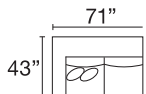

AVAILABLE SECTIONAL PIECES

29GU-H-SAL
Sofa Apt XD LHF