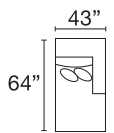

29GU-H-SAL-DBR

POPULAR CONFIGURATIONS

29GU-H-DHL-SAR
2-PC Chaise Sectional

29GU-H-SAL-DBR
2-PC Daybed Sectional

29GU-H-DHL-SAA-DHR
3-PC Dual Chaise Sectional

29GU-H-SAL-DOR-SAR
3-PC Corner Sectional

29GU-H-DHL-SAA-DOR-SAR
4-PC Gathering Sectional

AVAILABLE SECTIONAL PIECES

29GU-H-SAL
Sofa Apt XD LHF

29GU-H-SAR
Sofa Apt XD RHF

29GU-H-SAA
Sofa Apt Armless

29GU-H-DMA
Modular Armless XD

29GU-H-DOR
Corner XD

29GU-H-DHL
Chaise XD LHF

29GU-H-DHR
Chaise XD RHF

29GU-H-DBL
Daybed XD LHF

29GU-H-DBR
Daybed XD RHF

AVAILABLE LIVING ROOM PIECES

29GU-H-SXX
Sofa XXL/XD

29GU-H-SX
Sofa XL/XD

29GU-H-SAP
Sofa Apartment XD

29GU-H-S
Sofa XD

29GU-H-C2
Chair 1/2 XD

C1GE-AC
Accent Chair

29GU-H-BEN
Bench Ottoman

5VHE-L-CBS
Cktl Bench Sq

MX30-FS
Foot Stool

Seat Height: 21" - Seat Depth: 25" - Arm Height: 25"

All dimensions are approximate.

August 2024