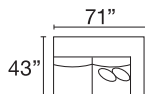

29GU-H-SAR
Sofa Apt XD RHF