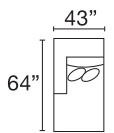

AVAILABLE SECTIONAL PIECES

29GU-H-SAL
Sofa Apt XD LHF

29GU-H-SAR
Sofa Apt XD RHF

29GU-H-SAA
Sofa Apt Armless

29GU-H-DMA
Modular Armless XD

29GU-H-DOR
Corner XD

29GU-H-DHL
Chaise XD LHF

29GU-H-DHR
Chaise XD RHF

29GU-H-DBL
Daybed XD LHF

29GU-H-DBR
Daybed XD RHF

AVAILABLE LIVING ROOM PIECES

29GU-H-SXX
Sofa XXL/XD

29GU-H-SX
Sofa XL/XD

29GU-H-SAP
Sofa Apartment XD

29GU-H-S
Sofa XD

29GU-H-C2
Chair 1/2 XD

C1GE-AC
Accent Chair

29GU-H-BEN
Bench Ottoman

5VHE-L-CBS
Cktl Bench Sq

MX30-FS
Foot Stool

Seat Height: 21" - Seat Depth: 25" - Arm Height: 25"

All dimensions are approximate.

August 2024