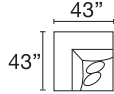

29GU-H-SAL-DBR

POPULAR CONFIGURATIONS

29GU-H-DHL-SAR
2-PC Chaise Sectional

29GU-H-SAL-DBR
2-PC Daybed Sectional

29GU-H-DHL-SAA-DHR
3-PC Dual Chaise Sectional

29GU-H-SAL-DOR-SAR
3-PC Corner Sectional

29GU-H-DHL-SAA-DOR-SAR
4-PC Gathering Sectional

AVAILABLE SECTIONAL PIECES

29GU-H-SAL
Sofa Apt XD LHF

29GU-H-SAR
Sofa Apt XD RHF

29GU-H-SAA
Sofa Apt Armless

29GU-H-DMA
Modular Armless XD

29GU-H-DOR
Corner XD

29GU-H-DHL
Chaise XD LHF

29GU-H-DHR
Chaise XD RHF

29GU-H-DBL
Daybed XD LHF

29GU-H-DBR
Daybed XD RHF

AVAILABLE LIVING ROOM PIECES

29GU-H-SXX
Sofa XXL/XD

29GU-H-SX
Sofa XL/XD

29GU-H-SAP
Sofa Apartment XD

29GU-H-S
Sofa XD

29GU-H-C2
Chair 1/2 XD

C1GE-AC
Accent Chair

29GU-H-BEN
Bench Ottoman

5VHE-L-CBS
Cktl Bench Sq

MX30-FS
Foot Stool

Seat Height: 21" - Seat Depth: 25" - Arm Height: 25"

All dimensions are approximate.

August 2024