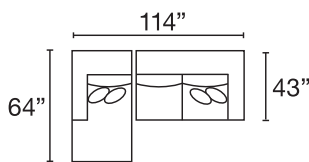

29GU-H-SAL-DBR

POPULAR CONFIGURATIONS

29GU-H-DHL-SAR
2-PC Chaise Sectional

29GU-H-SAL-DBR
2-PC Daybed Sectional

29GU-H-DHL-SAA-DHR
3-PC Dual Chaise Sectional

29GU-H-SAL-DOR-SAR
3-PC Corner Sectional

29GU-H-DHL-SAA-DOR-SAR
4-PC Gathering Sectional

C1GE-AC
Accent Chair

29GU-H-BEN
Bench Ottoman

5VHE-L-CBS
Cktl Bench Sq

MX30-FS
Foot Stool

Seat Height: 21" - Seat Depth: 25" - Arm Height: 25"

All dimensions are approximate.

August 2024