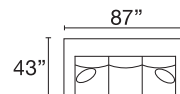

29GU-H-DBL
Daybed XD LHF

29GU-H-DBR
Daybed XD RHF

AVAILABLE LIVING ROOM PIECES

29GU-H-SXX
Sofa XXL/XD

29GU-H-SX
Sofa XL/XD

29GU-H-SAP
Sofa Apartment XD

29GU-H-S
Sofa XD

29GU-H-C2
Chair 1/2 XD

C1GE-AC
Accent Chair

29GU-H-BEN
Bench Ottoman

5VHE-L-CBS
Cktl Bench Sq

MX30-FS
Foot Stool

Seat Height: 21" - Seat Depth: 25" - Arm Height: 25"

All dimensions are approximate.

August 2024