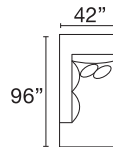

29GU-H-SAL-DBR

POPULAR CONFIGURATIONS

29GU-H-DHL-SAR
2-PC Chaise Sectional

29GU-H-SAL-DBR
2-PC Daybed Sectional

29GU-H-DHL-SAA-DHR
3-PC Dual Chaise Sectional

29GU-H-SAL-DOR-SAR
3-PC Corner Sectional

29GU-H-DHL-SAA-DOR-SAR
4-PC Gathering Sectional

AVAILABLE SECTIONAL PIECES

29GU-H-SAL
Sofa Apt XD LHF

29GU-H-SAR
Sofa Apt XD RHF

29GU-H-SAA
Sofa Apt Armless

29GU-H-DMA
Modular Armless XD

29GU-H-DOR
Corner XD

29GU-H-DHL
Chaise XD LHF

29GU-H-DHR
Chaise XD RHF

C1GE-AC
Accent Chair

29GU-H-BEN
Bench Ottoman

5VHE-L-CBS
Cktl Bench Sq

MX30-FS
Foot Stool

Seat Height: 21" - Seat Depth: 25" - Arm Height: 25"

All dimensions are approximate.

August 2024