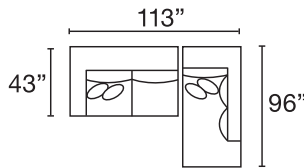

29GU-H-SAL-DBR

POPULAR CONFIGURATIONS

29GU-H-DHL-SAR
2-PC Chaise Sectional

29GU-H-SAL-DBR
2-PC Daybed Sectional

29GU-H-DHL-SAA-DHR
3-PC Dual Chaise Sectional

29GU-H-SAL-DOR-SAR
3-PC Corner Sectional

29GU-H-DHL-SAA-DOR-SAR
4-PC Gathering Sectional

C1GE-AC
Accent Chair

29GU-H-BEN
Bench Ottoman

5VHE-L-CBS
Cktl Bench Sq

MX30-FS
Foot Stool

Seat Height: 21" - Seat Depth: 25" - Arm Height: 25"

All dimensions are approximate.

August 2024