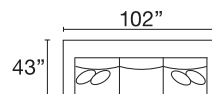

AVAILABLE SECTIONAL PIECES

29GU-H-SAL
Sofa Apt XD LHF

29GU-H-SAR
Sofa Apt XD RHF

29GU-H-SAA
Sofa Apt Armless

29GU-H-DMA
Modular Armless XD

29GU-H-DOR
Corner XD

29GU-H-DHL
Chaise XD LHF

29GU-H-DHR
Chaise XD RHF

29GU-H-DBL
Daybed XD LHF

29GU-H-DBR
Daybed XD RHF

AVAILABLE LIVING ROOM PIECES

29GU-H-SXX
Sofa XXL/XD

29GU-H-SX
Sofa XL/XD

29GU-H-SAP
Sofa Apartment XD

29GU-H-S
Sofa XD

29GU-H-C2
Chair 1/2 XD