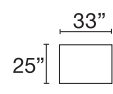

29GU-H-DBL
Daybed XD LHF

29GU-H-DBR
Daybed XD RHF

AVAILABLE LIVING ROOM PIECES

29GU-H-SXX
Sofa XXL/XD

29GU-H-SX
Sofa XL/XD

29GU-H-SAP
Sofa Apartment XD

29GU-H-S
Sofa XD

29GU-H-C2
Chair 1/2 XD

C1GE-AC
Accent Chair

29GU-H-BEN
Bench Ottoman

5VHE-L-CBS
Cktl Bench Sq

MX30-FS
Foot Stool

Seat Height: 21" - Seat Depth: 25" - Arm Height: 25"

All dimensions are approximate.

August 2024