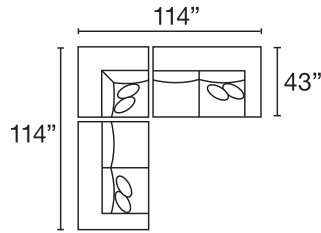

29GU-H-SAL-DBR

POPULAR CONFIGURATIONS

29GU-H-DHL-SAR
2-PC Chaise Sectional

29GU-H-SAL-DBR
2-PC Daybed Sectional

29GU-H-DHL-SAA-DHR
3-PC Dual Chaise Sectional

29GU-H-SAL-DOR-SAR
3-PC Corner Sectional

29GU-H-DHL-SAA-DOR-SAR
4-PC Gathering Sectional

C1GE-AC
Accent Chair

29GU-H-BEN
Bench Ottoman

5VHE-L-CBS
Cktl Bench Sq

MX30-FS
Foot Stool

Seat Height: 21" - Seat Depth: 25" - Arm Height: 25"

All dimensions are approximate.

August 2024