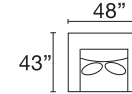

29GU-H-DBL
Daybed XD LHF

29GU-H-DBR
Daybed XD RHF

AVAILABLE LIVING ROOM PIECES

29GU-H-SXX
Sofa XXL/XD

29GU-H-SX
Sofa XL/XD

29GU-H-SAP
Sofa Apartment XD

29GU-H-S
Sofa XD

29GU-H-C2
Chair 1/2 XD

C1GE-AC
Accent Chair

29GU-H-BEN
Bench Ottoman

5VHE-L-CBS
Cktl Bench Sq

MX30-FS
Foot Stool

Seat Height: 21" - Seat Depth: 25" - Arm Height: 25"

All dimensions are approximate.

August 2024