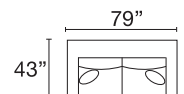

29GU-H-DBL
Daybed XD LHF

29GU-H-DBR
Daybed XD RHF

AVAILABLE LIVING ROOM PIECES

29GU-H-SXX
Sofa XXL/XD

29GU-H-SX
Sofa XL/XD

29GU-H-SAP
Sofa Apartment XD

29GU-H-S
Sofa XD

29GU-H-C2
Chair 1/2 XD

C1GE-AC
Accent Chair

29GU-H-BEN
Bench Ottoman

5VHE-L-CBS
Cktl Bench Sq

MX30-FS
Foot Stool

Seat Height: 21" - Seat Depth: 25" - Arm Height: 25"

All dimensions are approximate.

August 2024