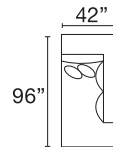

29GU-H-SAL-DBR

POPULAR CONFIGURATIONS

29GU-H-DHL-SAR
2-PC Chaise Sectional

29GU-H-SAL-DBR
2-PC Daybed Sectional

29GU-H-DHL-SAA-DHR
3-PC Dual Chaise Sectional

29GU-H-SAL-DOR-SAR
3-PC Corner Sectional

29GU-H-DHL-SAA-DOR-SAR
4-PC Gathering Sectional

AVAILABLE SECTIONAL PIECES

29GU-H-SAL
Sofa Apt XD LHF

29GU-H-SAR
Sofa Apt XD RHF

29GU-H-SAA
Sofa Apt Armless

29GU-H-DMA
Modular Armless XD

29GU-H-DOR
Corner XD

29GU-H-DHL
Chaise XD LHF

29GU-H-DHR
Chaise XD RHF

29GU-H-DBL
Daybed XD LHF

29GU-H-DBR
Daybed XD RHF

AVAILABLE LIVING ROOM PIECES

29GU-H-SXX
Sofa XXL/XD

29GU-H-SX
Sofa XL/XD

29GU-H-SAP
Sofa Apartment XD

29GU-H-S
Sofa XD

29GU-H-C2
Chair 1/2 XD

C1GE-AC
Accent Chair

29GU-H-BEN
Bench Ottoman

5VHE-L-CBS
Cktl Bench Sq

MX30-FS
Foot Stool

Seat Height: 21" - Seat Depth: 25" - Arm Height: 25"

All dimensions are approximate.

August 2024