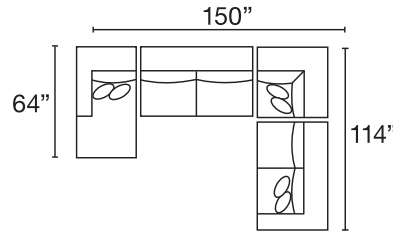

29GU-H-SAL-DBR

POPULAR CONFIGURATIONS

29GU-H-DHL-SAR
2-PC Chaise Sectional

29GU-H-SAL-DBR
2-PC Daybed Sectional

29GU-H-DHL-SAA-DHR
3-PC Dual Chaise Sectional

29GU-H-SAL-DOR-SAR
3-PC Corner Sectional

29GU-H-DHL-SAA-DOR-SAR
4-PC Gathering Sectional

C1GE-AC
Accent Chair

29GU-H-BEN
Bench Ottoman

5VHE-L-CBS
Cktl Bench Sq

MX30-FS
Foot Stool

Seat Height: 21" - Seat Depth: 25" - Arm Height: 25"

All dimensions are approximate.

August 2024